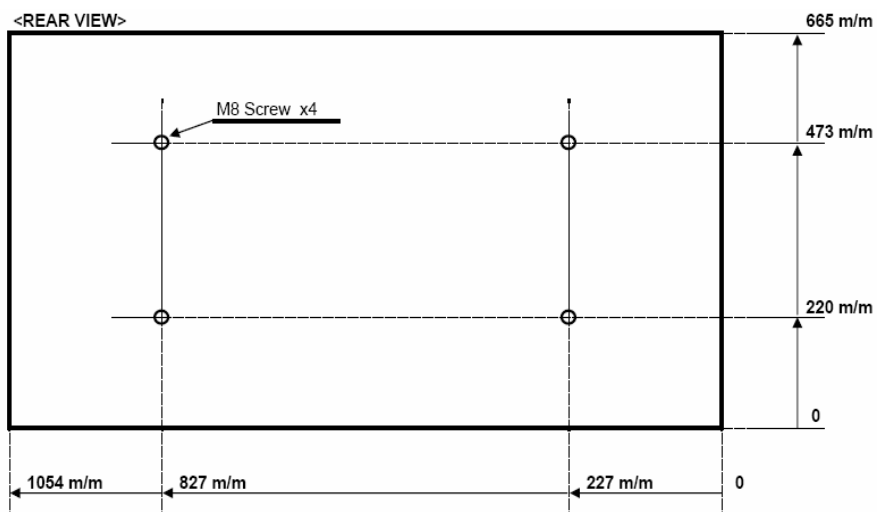

<WEIGHT & DIMENSIONS>

- Weight: 95 lbs.
- Dimensions (WxDxH): 41 9/16 x 13 x 28 13/16 "
- Weight with Packing:: 115 lbs.
- Dimensions with Packing (WxDxH):
47 1/16 x 16 3/16 x 34 13/16 "
- Owner's Manual Printed In English & Spanish
- UL Listed, FCC/DHHS Certified
- UPC Code# : **053818650097**

<CONTAINER LOAD>

- 20ft : 50 units
- 40ft : 100 units
- 40ft-HC : 150 units

*ALL DESIGN SPECIFICATIONS AND DIMENSIONS ARE TENTATIVE AND SUBJECT TO CHANGE.
PLEASE CONFIRM SPECIFIC FEATURES AND EXACT SPECIFICATIONS BY REFERENCE TO THE ACTUAL PRODUCT.

42" Plasma WVGA-ED Monitor

Rev.00

Dimensions

Product Dimensions (Inches)

L1	28 13/16
L2	26 1/4
L3	22 1/4
L4	38 1/8
L5	41 9/16
L6	4 1/2
L7	13

Net Weight 95 lbs

Product Dimensions (Millimeters)

L1	730
L2	665
L3	564
L4	967
L5	1054
L6	115
L7	330

Net Weight 43kg

Wall-mounting Holes

*ALL DESIGN SPECIFICATIONS AND DIMENSIONS ARE TENTATIVE AND SUBJECT TO CHANGE.
PLEASE CONFIRM SPECIFIC FEATURES AND EXACT SPECIFICATIONS BY REFERENCE TO THE ACTUAL PRODUCT.