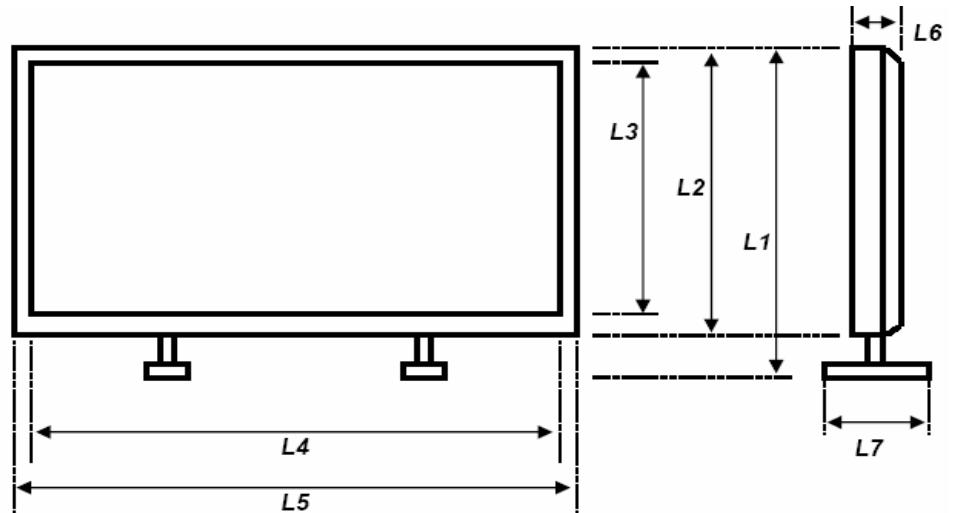

<WEIGHT & DIMENSIONS>

- Weight: 95 lbs.
- Dimensions (WxDxH): 41 9/16 x 13 x 28 13/16 "
- Weight with Packing:: 115 lbs.
- Dimensions with Packing (WxDxH):
47 1/16 x 16 3/16 x 34 13/16 "
- Owner's Manual Printed In English & Spanish
- UL Listed, FCC/DHHS Certified
- UPC Code# : **053818650097**

<CONTAINER LOAD>

- 20ft : 50 units
- 40ft : 100 units
- 40ft-HC : 150 units

*ALL DESIGN SPECIFICATIONS AND DIMENSIONS ARE TENTATIVE AND SUBJECT TO CHANGE.
PLEASE CONFIRM SPECIFIC FEATURES AND EXACT SPECIFICATIONS BY REFERENCE TO THE ACTUAL PRODUCT.

42" Plasma WVGA-ED Monitor

Rev.00

Dimensions

Product Dimensions (Inches)

L1	28 13/16
L2	26 1/4
L3	22 1/4
L4	38 1/8
L5	41 9/16
L6	4 1/2
L7	13

Net Weight 95 lbs

Product Dimensions (Millimeters)

L1	730
L2	665
L3	564
L4	967
L5	1054
L6	115
L7	330