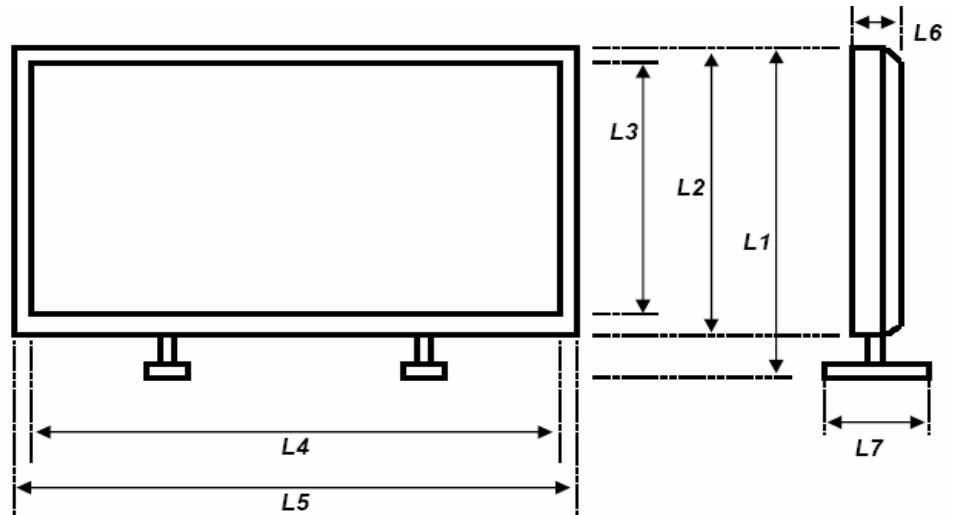

<WEIGHT & DIMENSIONS>

- Weight: 95 lbs.
- Dimensions (WxDxH): 41 9/16 x 13 x 28 13/16 "
- Weight with Packing:: 115 lbs.
- Dimensions with Packing (WxDxH):
47 1/16 x 16 3/16 x 34 13/16 "
- Owner's Manual Printed In English & Spanish
- UL Listed, FCC/DHHS Certificated
- UPC Code# : **053818650080**

<CONTAINER LOAD>

- 20ft : 50 units
- 40ft : 100 units
- 40ft-HC : 150 units

*ALL DESIGN SPECIFICATIONS AND DIMENSIONS ARE TENTATIVE AND SUBJECT TO CHANGE.
PLEASE CONFIRM SPECIFIC FEATURES AND EXACT SPECIFICATIONS BY REFERENCE TO THE ACTUAL PRODUCT.

42" Plasma WVGA-ED Monitor

Rev.03

Dimensions

Product Dimensions (Inches)

L1	28 13/16
L2	26 1/4
L3	22 1/4
L4	38 1/8
L5	41 9/16
L6	4 1/2
L7	13

Net Weight 95 lbs

Product Dimensions (Millimeters)

L1	730
L2	665
L3	564
L4	967
L5	1054
L6	115
L7	330