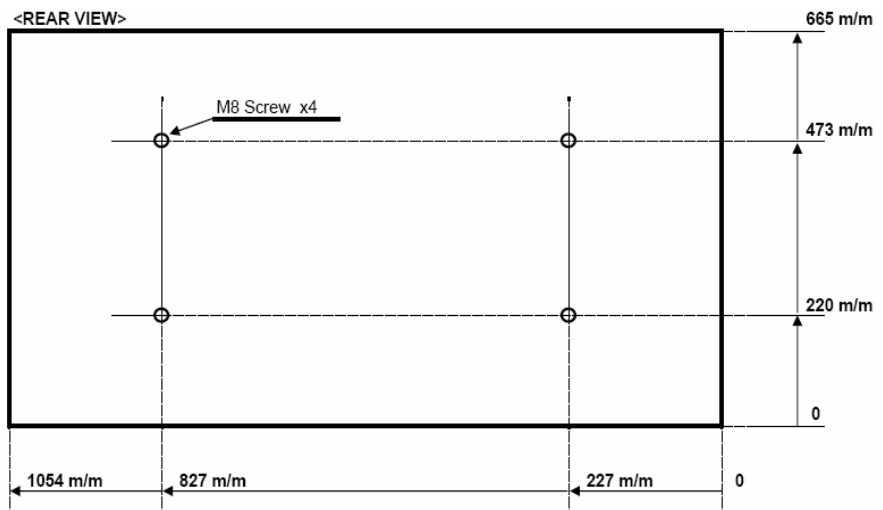

<WEIGHT & DIMENSIONS>

- Weight: 95 lbs.
- Dimensions (WxDxH): 41 9/16 x 13 x 28 13/16 "
- Weight with Packing:: 115 lbs.
- Dimensions with Packing (WxDxH):
47 1/16 x 16 3/16 x 34 13/16 "
- Owner's Manual Printed In English & Spanish
- UL Listed, FCC/DHHS Certificated
- UPC Code# : **053818650080**

<CONTAINER LOAD>

- 20ft : 50 units
- 40ft : 100 units
- 40ft-HC : 150 units

*ALL DESIGN SPECIFICATIONS AND DIMENSIONS ARE TENTATIVE AND SUBJECT TO CHANGE.
PLEASE CONFIRM SPECIFIC FEATURES AND EXACT SPECIFICATIONS BY REFERENCE TO THE ACTUAL PRODUCT.

42" Plasma WVGA-ED Monitor

Rev.03

Dimensions

Product Dimensions (Inches)

L1	28 13/16
L2	26 1/4
L3	22 1/4
L4	38 1/8
L5	41 9/16
L6	4 1/2
L7	13

Net Weight 95 lbs

Product Dimensions (Millimeters)

L1	730
L2	665
L3	564
L4	967
L5	1054
L6	115
L7	330

Net Weight 43kg

Wall-mounting Holes

*ALL DESIGN SPECIFICATIONS AND DIMENSIONS ARE TENTATIVE AND SUBJECT TO CHANGE.
PLEASE CONFIRM SPECIFIC FEATURES AND EXACT SPECIFICATIONS BY REFERENCE TO THE ACTUAL PRODUCT.