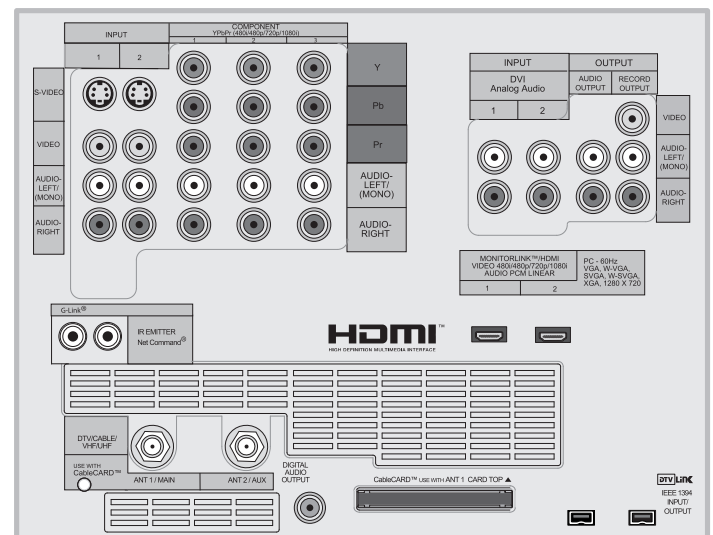

Digital Light Processing, Digital Micromirror Device, and DLP are trademarks of Texas Instruments. CableCARD is a trademark of Cable Television Laboratories, Inc. TV GUIDE and other related marks are registered marks of Gemstar-TV Guide International, Inc. and/or one of its affiliates. HDMI, the HDMI logo and High-Definition Multimedia Interface are trademarks or registered trademarks of HDMI Licensing LLC. Dolby and Dolby Digital are registered trademarks of Dolby Laboratories. DTVLink is a trademark of Consumer Electronics Association.