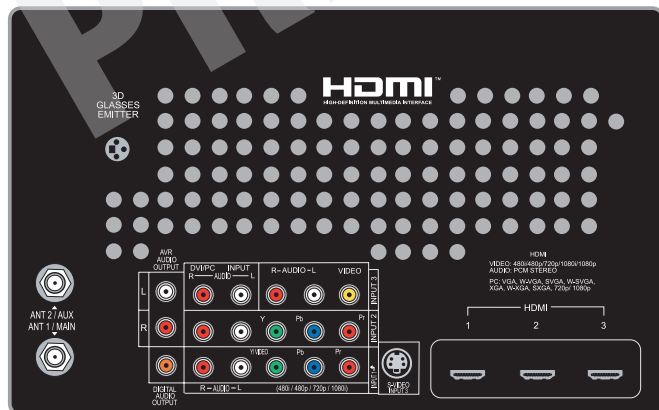

Backpanel

*TV and some PC displays have standard overscan. **3D video, gaming and dual-screen features require compatible 3D source devices, 3D glasses and IR emitters. Please visit mitsubishi-tv.com for updates and information. Features, specifications and dimensions are subject to change without notice. Physical appearance of television and matching base may vary slightly from images shown on this document. DLP and the DLP logo are registered trademarks of Texas Instruments. PGA TOUR and the swinging golfer logo are registered trademarks. Dolby and Dolby Digital are registered trademarks of Dolby Laboratories. HDMI, the HDMI logo and High-Definition Multimedia Interface are trademarks or registered trademarks of HDMI Licensing, LLC. "x.v.Color" and "x.v.Color" logo are trademarks of Sony Corporation. Simplay HD and the Simplay HD logo are trademarks of Silicon Image, Inc.
© 2008 Mitsubishi Digital Electronics America, Inc. www.mitsubishi-tv.com

Optical System	
Display Type	1080p DLP®
Pixel Resolution (horizontal x vertical*)	1920 x 1080
Lamp Power	180 Watts
Video Performance	
Mitsubishi Exclusive Processor	6-Color
Video Format Conversion	Plush1080p®
x.v.Color™	Yes
Deep Color (36 bit)	Yes
PerfectColor™	Yes
Video Noise Reduction	Color 4D
Picture Format Modes (4:3 sources)	6
Picture Format Modes (16:9 sources)	3
User Controls	
Easy Connect™	Yes
ChannelView™	Yes
A/V Adjustment (memorized by input)	Yes
Color Temperature Control (by input)	High/Low
Video Modes: Brilliant/Bright/Natural/Game	Yes
Full Screen Image Freeze	Yes
Audio	
Internal Loudspeakers	Stereo Full Range
Speaker Size	5 1/2" x 2 1/4"
Output Power (watts/ch.)	10W x 2
Level Sound (Dynamics Limiter)	Yes
Digital Output (PCM) for All Analog Sources	Yes
Tuning	
Combined Tuner Analog/Digital/Cable (In The Clear)	1
Antenna (RF) Inputs	2
Front Inputs	
Front Component/Composite Combined	1
Front USB Photo Input	1
Rear Inputs	
Component Input (480i/480P/720P/1080i) (One Component/Composite Combined)	2
Rear A/V Inputs with S-Video	1
Rear Stereo Audio Input for PC/DVI Source	1
Rear HDMI™ 1.3a Inputs	3
480i, 480p, 720p, 1080i (60Hz)	Yes
1080p (24Hz, 30Hz, 60Hz)	Yes
HDMI™ Digital PC Compatibility	
640 x 480, 898 x 480, 800 x 600, 1064 x 600, 1024 x 768, 1280 x 720, 1365 x 768, 1280 x 1024 @ 60Hz	Yes
1920 x 1080 @ 24Hz, 30Hz, 60Hz	Yes
Outputs	
Stereo Audio Output	1 (fixed)
Digital Audio Output (Dolby® Digital / PCM)	1 (coaxial)
3D IR Emitter	1
Remote Control	
Remote Control	Partially Illuminated
5 Device Multibrand Illuminated Remote	Yes
Customization Features	
Direct IR Input Selection	Yes
Direct IR Format Selection	Yes
Independent IR Power ON / OFF	Yes