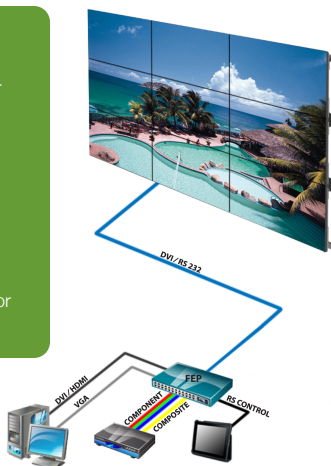

Now..

AKIRA's digital only displays
simplify the cabling required for
video wall installations.

Color matching is no longer an
issue!

Features integrated DVI and
RS232 cable

AKIRA's Front End Processor
(FEP) or DVI converter allows for
tremendously reduced cabling