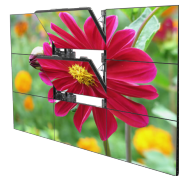

3x3 Matrix with AAPS

Auto Alignment Parking System

Individual panels can be pulled out for servicing