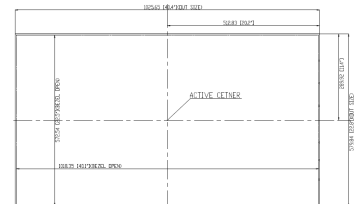

ALM55Z3-DO Dimensions