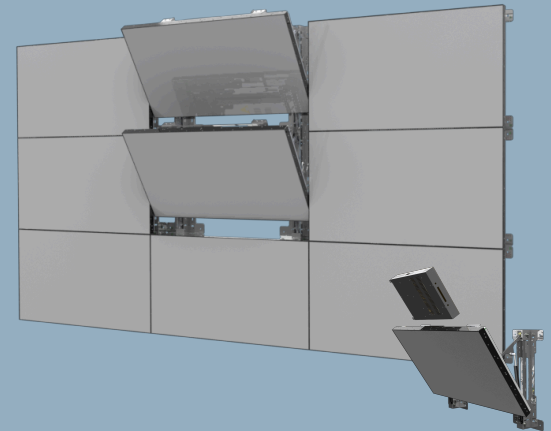

ALM46Z2-DO & ALM55Z3-DO Specification

ALM SERIES 46" & 55" ULTRA SLIM BEZEL COMMERCIAL GRADE OPEN FRAME LCD FRAME LCD

WORLD'S FIRST DIGITAL ONLY DISPLAY

4 DVI LOOP VIDEO WALL SYSTEM

The revolutionary **digital only**
Ultra Slim Bezel LCD

ALM46Z2-DO & ALM55Z3-DO

ULTRA SLIM BEZEL

ALM46Z2-DO & ALM55Z3-DO

Conventional displays
complicated cabling

Until now..
Video wall installations
required multiple inputs
and cables to initiate daisy
chaining.

AKIRA Digital Only displays
simple install, reduced cabling,
ideal image quality

Now..

AKIRA's digital only displays
simplify the cabling required for
video wall installations.

Color matching is no longer an
issue!

Features integrated DVI and
RS232 cable

AKIRA's Front End Processor
(FEP) or DVI converter allows for
tremendously reduced cabling

And..

Video wall applications with
up to 4 inputs do not require
a matrix switcher!