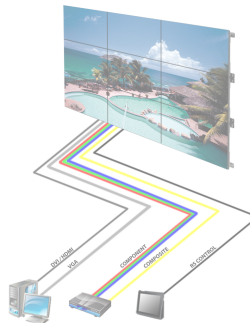

ALM46Z2-DO & ALM55Z3-DO

ULTRA SLIM BEZEL

ALM46Z2-DO & ALM55Z3-DO

Conventional displays
complicated cabling

Until now..
Video wall installations
required multiple inputs
and cables to initiate daisy
chaining.

AKIRA Digital Only displays
simple install, reduced cabling,
ideal image quality

Now..

AKIRA's digital only displays
simplify the cabling required for
video wall installations.

Color matching is no longer an
issue!