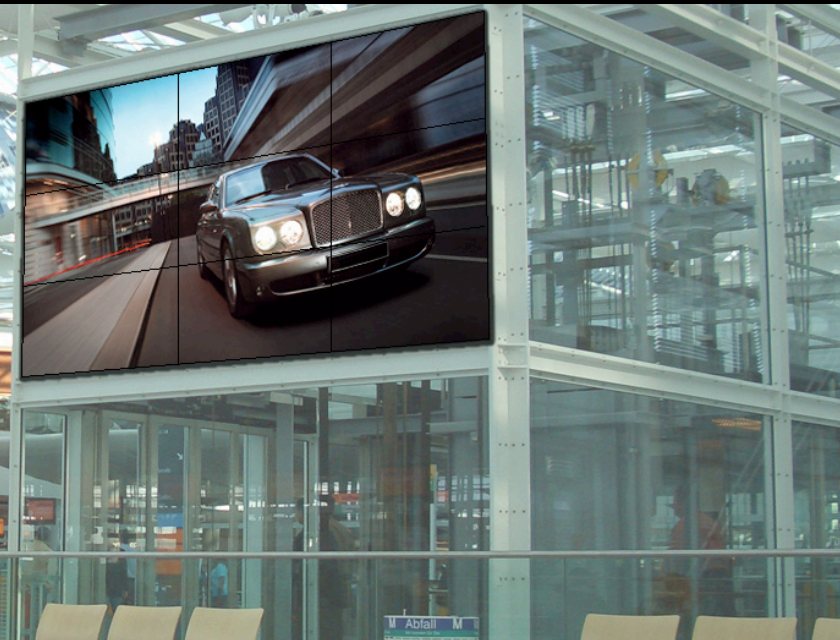

ALM46Z2-DO & ALM55Z3-DO Specification

ALM SERIES 46" & 55" ULTRA SLIM BEZEL COMMERCIAL GRADE OPEN FRAME LCD FRAME LCD