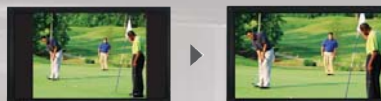

Aspect Ratio Control

Choose among many aspect ratio positions for optimum viewing, including Normal, Wide, Zoom, and True Signal.