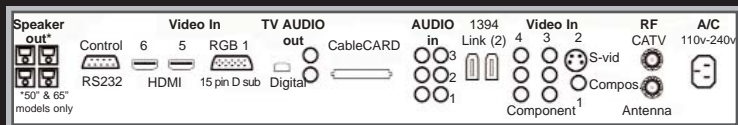

Input / Output Array