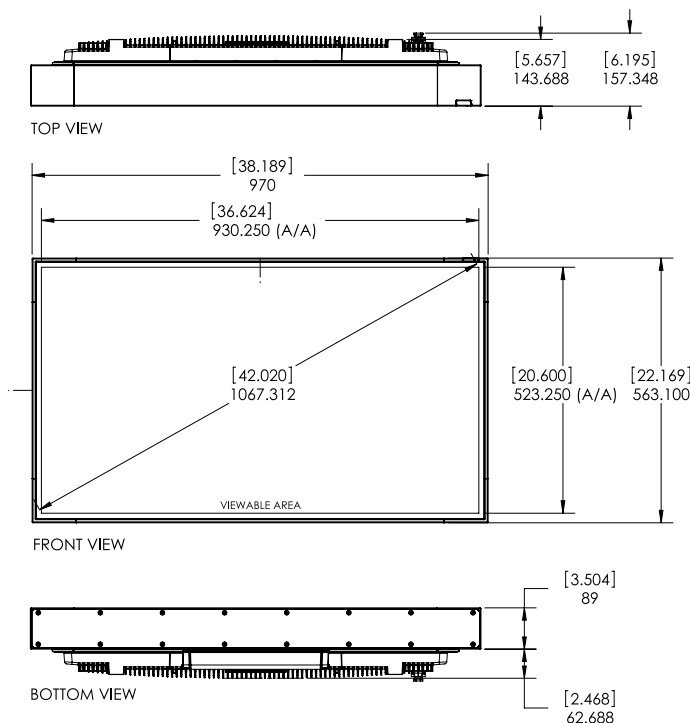

Side View

Front View

Back View

Top View

Back View of Connections

performs beyond expectations™

Product Name	Ciil 42" Sealed Flat Panel Display
Part Number	CL-42PLC68/ CL-42PLC68-S
LCD Display	
Screen Size	42" Diagonal
Aspect Ratio	16:9
Resolution	1920 x 1080
Brightness	700cd/m ²
Backlight Adjustment	Automatic (Ambient Light Sensor)
Contrast Ratio	1000:1
Viewing Angle	178° Vertical/Horizontal
Response Time	9ms (Gray to Gray)
TV Controller Features	
Analog TV	NTSC
Digital TV	ATSC
Picture Adjustment	Brightness/Contrast/Saturation/Tint/ Sharpness/Noise reduction
Picture Mode	Standard, Dynamic, Personal, Soft
Color Temperature Adjustment	Cool, Normal, Warm
Screen Adjustment	Normal/Wide/Zoom
Clock, Sleep Timer	Yes
MTS	Yes
V-chip	Yes
Closed Caption	Yes
Electronic Program Guide	Yes
Noise Reduction	Yes
3-D Comb Filter & De-Interlace	Yes
Mute	Yes
OSD Language	English, French, Spanish

Input/Output Connections	
TV Input	Coax, 75 ohm (x1)
VGA Input	15 pin D-SUB (x1)
HDMI Input	HDMI (x2), 480i, 480p, 720p, 1080i, 1080p
S-Video Input	Mini DIN (x1)
CVBS Input	RCA (x1)
YPbPr Input	RCA (x2), 480i, 480p, 720p, 1080i, 1080p
VGA Stereo Audio Input	Earphone (x1)
CVBS Stereo Audio Input	RCA (x1)
YPbPr Stereo Audio Input	RCA (x2)
Audio Stereo Output	8W + 8W (Optional Feature)
Electronic Program Guide	Yes
Power	
AC Input	90 VAC to 240 VAC, 47 to 63 Hz
Power Consumption	Display – 200 W (Nominal) Low Temperature Heater – 500 W
Environmental	
Operating Temperature	-40°F to 140°F
Storage Temperature	-40°F to 140°F (Unit Left Plugged In)
IP Rating	IP68 (To a Depth of 5ft)
Safety/EMC	UL, FCC Class B
Mechanical	
Size	38.2" x 22.2" x 6.0" (W x H x D)
Color	Black, Silver
Glass	Anti-reflective & UV Protection
VESA® Pattern	600mm x 400mm
Net Weight	92lb
Shipping Carton Size	42" x 26" x 8.3" (W x H x D)