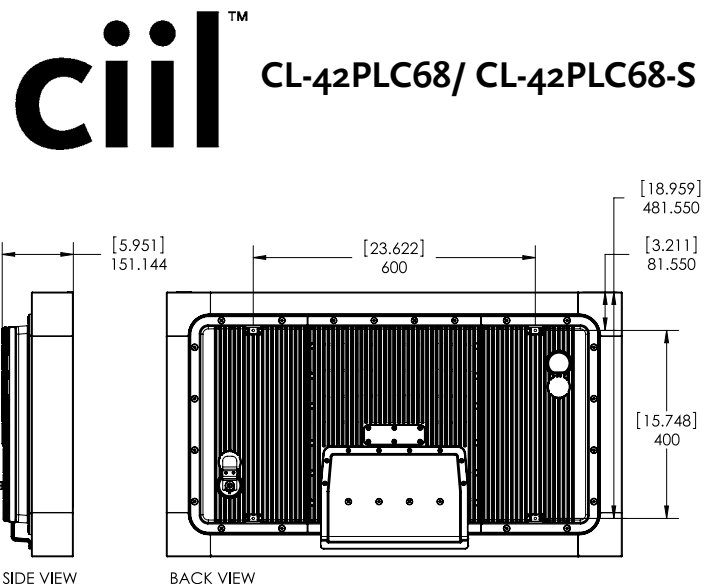

Side View

Front View

Back View

Top View

Back View of Connections

performs beyond expectations™

Product Name	Ciil 42" Sealed Flat Panel Display
Part Number	CL-42PLC68/ CL-42PLC68-S
LCD Display	
Screen Size	42" Diagonal
Aspect Ratio	16:9
Resolution	1920 x 1080
Brightness	700cd/m ²
Backlight Adjustment	Automatic (Ambient Light Sensor)
Contrast Ratio	1000:1
Viewing Angle	178° Vertical/Horizontal
Response Time	9ms (Gray to Gray)
TV Controller Features	
Analog TV	NTSC
Digital TV	ATSC
Picture Adjustment	Brightness/Contrast/Saturation/Tint/ Sharpness/Noise reduction
Picture Mode	Standard, Dynamic, Personal, Soft
Color Temperature Adjustment	Cool, Normal, Warm
Screen Adjustment	Normal/Wide/Zoom
Clock, Sleep Timer	Yes
MTS	Yes
V-chip	Yes
Closed Caption	Yes
Electronic Program Guide	Yes
Noise Reduction	Yes
3-D Comb Filter & De-Interlace	Yes
Mute	Yes
OSD Language	English, French, Spanish

Input/Output Connections	
TV Input	Coax, 75 ohm (x1)
VGA Input	15 pin D-SUB (x1)
HDMI Input	HDMI (x2), 480i, 480p, 720p, 1080i, 1080p
S-Video Input	Mini DIN (x1)
CVBS Input	RCA (x1)
YPbPr Input	RCA (x2), 480i, 480p, 720p, 1080i, 1080p
VGA Stereo Audio Input	Earphone (x1)
CVBS Stereo Audio Input	RCA (x1)
YPbPr Stereo Audio Input	RCA (x2)
Audio Stereo Output	8W + 8W (Optional Feature)
Electronic Program Guide	Yes
Power	
AC Input	90 VAC to 240 VAC, 47 to 63 Hz
Power Consumption	Display – 200 W (Nominal) Low Temperature Heater – 500 W
Environmental	
Operating Temperature	-40°F to 140°F
Storage Temperature	-40°F to 140°F (Unit Left Plugged In)
IP Rating	IP68 (To a Depth of 5ft)
Safety/EMC	UL, FCC Class B
Mechanical	
Size	38.2" x 22.2" x 6.0" (W x H x D)
Color	Black, Silver
Glass	Anti-reflective & UV Protection
VESA® Pattern	600mm x 400mm
Net Weight	92lb
Shipping Carton Size	42" x 26" x 8.3" (W x H x D)