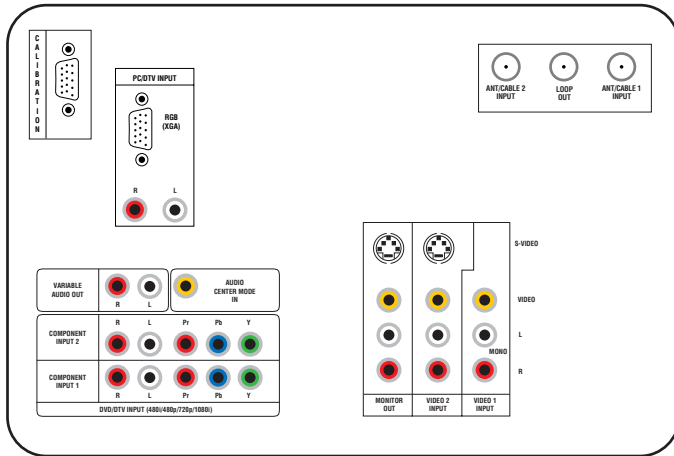

52" 16:9 LCD HDTV Monitor Projection Television (D52WLCD)

- ▶ **Compact Size and Weight** Zenith's D52WLCD is lightweight yet delivers a breathtaking 52 diagonal inch high definition picture. (Set-top box required for high definition reception.)
- ▶ **9 Element Lens System** Precision center-to-corner focus and true-to-life images.
- ▶ **LCD Panel Advancements** LCD panels are unaffected from phosphor burn-in, which can result when an image remains static on a display for an extended amount of time.
- ▶ **Cost Effective** Convergence errors can be costly with a conventional projection television, requiring a service technician to come to your home and realign the projection picture tubes. LCD projection televisions don't require alignment, so you can eliminate costly repairs.
- ▶ **3:2 Pulldown Detection** Movies that are shot on film operate at a frame rate of 24fps (frames per second), compared to video which operates at 30fps. New 3:2 pulldown detects and syncs film to video for smooth theater-like pictures at home.

52" 16:9 LCD HDTV Monitor Projection Television (D52WLCD)

JACK PANEL

RF In	1 Terrestrial/1 Cable (Analog)/1 Loop Out
Monitor Out	1
RGB In (15-pin)	1 Rear
Hi-Res Component Video In	2 Rear
S-Video In	1 Rear/1 Side
S-Video Out	1
Composite Video In	Yes
A/V In	2 Rear/1 Side
Calibration Port	Yes

ACCESSORIES (OPTIONAL)

Matching Stand	KDD52L
Dimensions	
Width x Height x Depth	44.8" x 17.3" x 18.8"
Weight	81.0 lbs.
UPC Code	04464200303 6

CABINET DESCRIPTION

Finish	Silver
Cabinet Style	Table Top

SERVICE/LIMITED WARRANTY

SPECIAL FEATURES

2 Tuner Picture-in-Picture (PIP)	Yes
Picture-outside-Picture (POP)	Yes
Split Screen	Yes
Tri-lingual Menus	English/Spanish/French
Tagged Menus	Bit-Mapped 2D
Auto Programming	Yes
Auto Demo	Yes
Parental Control with V-Chip	Yes
Surf's Up Favorite Channel Selection®	Yes (3 Channel Preview)
On/Off Timer	Yes
Discrete Codes	Yes
Flashback	Yes
XDS	Yes
EZ Picture	Yes
EZ Feature Package	Yes