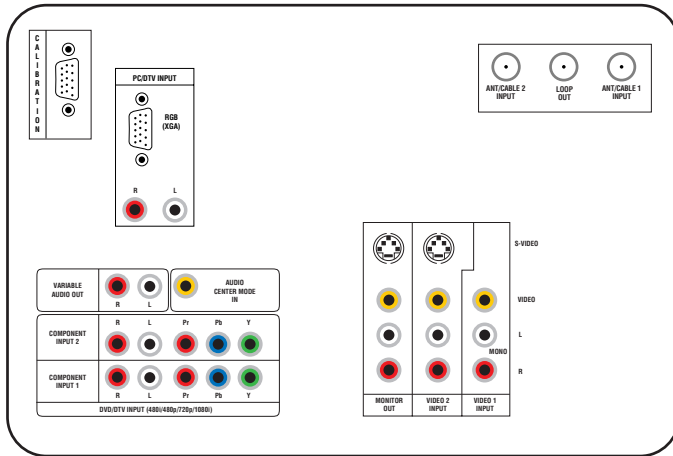

# 60" 16:9 LCD HDTV Monitor Projection Television (D60WLCD)

- ▶ **Compact Size and Weight** Zenith's new D60WLCD weighs only 132 pounds, and is no deeper than most 19" televisions, yet delivers a breathtaking 60 diagonal inch high definition picture. (Set-top box required for high definition reception.)
- ▶ **9 Element Lens System** Precision center-to-corner focus and true-to-life images.
- ▶ **LCD Panel Advancements** LCD panels are unaffected from phosphor burn-in, which can result when an image remains static on a display for an extended amount of time.
- ▶ **Cost Effective** Convergence errors can be costly with a conventional projection television, requiring a service technician to come to your home and realign the projection picture tubes. LCD projection televisions don't require alignment, so you can eliminate costly repairs.
- ▶ **3:2 Pulldown Detection** Movies that are shot on film operate at a frame rate of 24fps (frames per second), compared to video which operates at 30fps. New 3:2 pulldown detects and syncs film to video for smooth theater-like pictures at home.

## JACK PANEL

RF In	1 Terrestrial/1 Cable (Analog)/1 Loop Out
Monitor Out	1
RGB In (15-pin)	1 Rear
Hi-Res Component Video In	2 Rear
S-Video In	1 Rear/1 Side
S-Video Out	1
Composite Video In	Yes
A/V In	2 Rear/1 Side
Calibration Port	Yes

## ACCESSORIES (OPTIONAL)

Matching Stand	KDD60L
Dimensions	
Width x Height x Depth	57.0" x 17.3" x 19.3"
Weight	110.0 lbs.
UPC Code	04464201322 6

## VIDEO ENHANCEMENTS

Screen Size	60"
Aspect Ratio	16:9
Resolution Display	1280 x 720p
Viewing Angle	110° x 50°
LCD Panels	(3) 1.2"
Lens Element	9
Tuning System	NTSC (2 Tuner)
Viewing Modes	Normal, Wise, Panorama, Zoom 1, Zoom 2
Aspect Ratio Correction	Yes
Comb Filter	3D Y/C
Contrast Ratio	350:1
Brightness	680 cd/m <sup>2</sup>