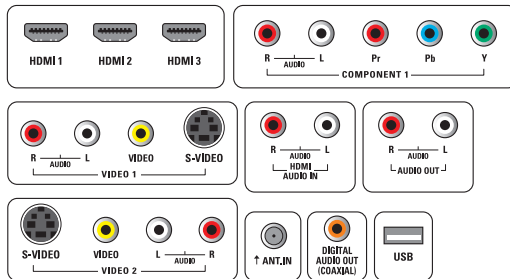

Multimedia Applications

- Multimedia connections: USB memory class device
- Playback Formats: MP3, JPEG Still pictures

Tuner/Reception/Transmission

- Aerial Input: 75 ohm F-type
- TV system: ATSC, NTSC
- Video Playback: NTSC
- Tuner bands: UHF, VHF

Connectivity

- AV 1: Audio L/R in, YPbPr
- AV 2: Audio L/R in, CVBS in, S-Video
- AV 3: Audio L/R in, CVBS in, S-Video in
- Audio Output - Digital: Coaxial (cinch)
- HDMI 1: HDMI, Analog audio L/R in
- HDMI 2: HDMI
- HDMI 3: HDMI
- Other connections: Analog audio Left/Right out
- USB: USB
- EasyLink (HDMI-CEC): One touch play, Power status, System info (menu language), System audio control, System standby

Power

- Ambient temperature: 5°C to 35°C (41°F to 95°F)
- Mains power: 120V/60Hz
- Standby power consumption: < 0.1W
- Power consumption: 205 W

Dimensions

- Set dimensions in inch (W x H x D):
  39.06 x 24.41 x 4.17 inch
- Set dimensions with stand in inch (W x H x D):
  39.06 x 26.22 x 9.37 inch

- Box dimensions in inch (W x H x D):
  30.24 x 48.62 x 10.51 inch
- Product weight (lb): 36.60
- Product weight (+stand) (lb): 41.01 lb
- Weight incl. Packaging (lb): 55.12
- VESA wall mount compatible: 400 x 200 mm

Accessories

- Included accessories: Table top stand, Power cord, Quick start guide, User Manual, Registration card, Remote Control, Batteries for remote control

Issue date 2010-05-18

Version: 1.2.2

12 NC: 8670 000 60515
UPC: 6 09585 18619 4

© 2010 Koninklijke Philips Electronics N.V.
All Rights reserved.

Specifications are subject to change without notice.
Trademarks are the property of Koninklijke Philips Electronics N.V. or their respective owners.

www.philips.com