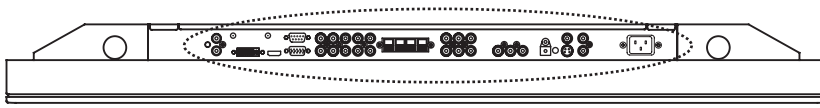

1	DVI & D-Sub (PC) Sound	11	SPDIF (optical)
2	DVI	12	Phone Jack
3	HDMI	13	AV
4	RS-232C	14	S-VIDEO
5	D-Sub (PC)	15	S-VIDEO/AV Sound
6	COMPONENT1, 2	16	A-TV Antenna
7	COMPONENT Sound1, 2	17	D-TV Antenna
8	VIDEO1	18	Speaker
9	VIDEO OUTPUT2	19	AC Power
10	VIDEO2