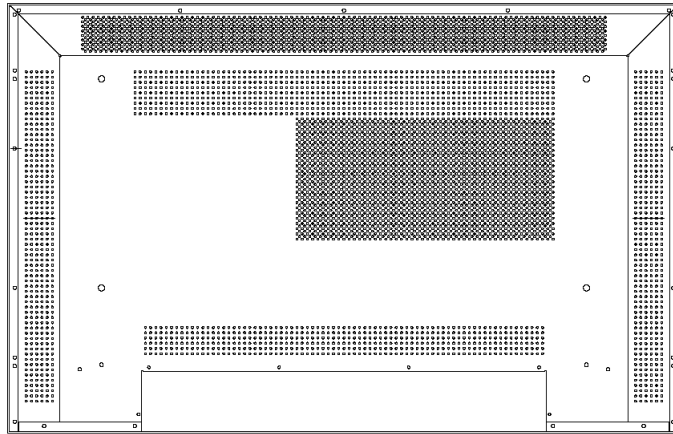

Viewing the Connecting Panel

Back Panel and Jacks

Back panel of the TV