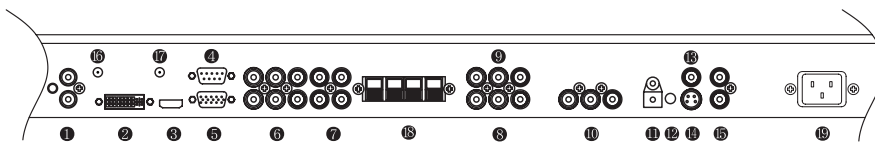

1	DVI & D-Sub (PC) Sound	11	SPDIF (optical)
2	DVI	12	Phone Jack
3	HDMI	13	AV
4	RS-232C	14	S-VIDEO
5	D-Sub (PC)	15	S-VIDEO/AV Sound
6	COMPONENT1, 2	16	A-TV Antenna
7	COMPONENT Sound1, 2	17	D-TV Antenna
8	VIDEO1	18	Speaker
9	VIDEO OUTPUT2	19	AC Power
10	VIDEO2