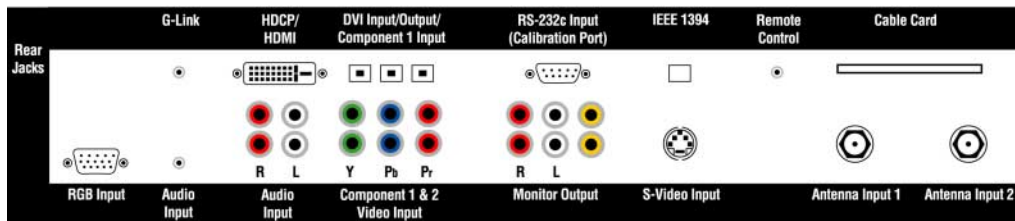

DU-60PY10

60" Plasma TV—Integrated HDTV

VIDEO		SPECIAL FEATURES	
Display Resolution	1366 x 768p	PIP/POP/Double Window	Yes
Contrast Ratio	5000:1	Image Sticking Prevention	Yes (4 modes)
Brightness	1000 cd/m2	Discrete IR Codes	Yes
Viewing Angle	160°	Favorite Channel Selection/Surf	Yes
3D Y/C Comb Filter	Yes	Trilingual Menus	Yes
Color Temperature Adjustment	Yes (3 modes)	Advanced Zoom	Yes
Progressive Scan	Yes	On/Off Timer	Yes
Aspect Ratio Correction	Yes	Sleep Timer	Yes
3:2 Pull-down Cinema Correction	Yes (480i)	Auto Off	Yes
EZ Video/Picture Selection Mode	7 modes	Flashback (Previous Channel)	Yes
AUDIO		Parental Control with V-Chip	Yes
Audio Output Power	30W (2 x 15W)	EZ Menus (High Performance Interface)	Yes
Surround System	SRS Tru Surround®	EZ Scan (Auto Programming)	Yes
MTS	Yes	EZ Demo	Yes
Bass/Tremble/Balance	Yes	Intelligent Fan Control	Yes
Closed Caption	Yes	INPUTS/OUTPUTS	
EZ SoundRite (Volume Leveler)	Yes	A/V In	2
EZ Sound/Sound Selection Mode	Yes (4 modes)	S-Video In	2
CABINET/ACCESSORIES		Hi-Res Component Video In	2
Cabinet Style	Table Top	RGB In (15 pin)	1
Cabinet Color	Black/Silver	Digital Audio (Optical) Out	1
Remote Control	Yes (Illuminated Universal)	Remote Control In	1
Speakers	Included	A/V Out	1
		IEEE 1394/DTCP	1
		Digital Cable Cradle Slot	1
		PC Audio In	1
		HDMI/HDCP	1
		DIMENSIONS	
		Width x Height x Depth	67.2" x 33.9" x 3.9"
		Weight	154.3 lbs.
		UPC	71919217810 7

LG Electronics U.S.A., Inc.
1000 Sylvan Avenue
Englewood Cliffs, NJ 07632
www.lgusa.com

*Design and specifications subject to change without notice.
SRS Tru Surround is a registered trademark of SRS Labs, Inc.
CableCARD is a trademark of Cable Television Laboratories, Inc.*