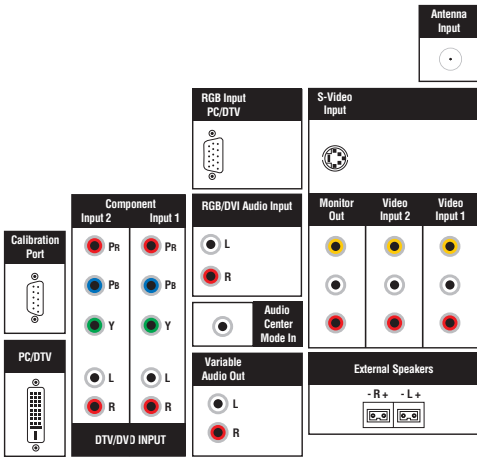

► Advanced Connectivity

Includes inputs for the most advanced components which allows simultaneous PC interactivity while watching your favorite TV programming.

► 1280 x 720p Resolution

► 2-Tuner PIP/POP/Split Screen

► DVI with HDCP Input

► PC Input

► 3:2 Pull Down

44" LCD Projection TV—PC and HDTV Monitor (E44W46LCD)

JACK PACK

Antenna In (NTSC/RF)	1
A/V In	3 (1 Front/2 Rear)
A/V Out	1
S-Video In	2 (1 Front/1 Rear)
Hi-Res Component Video In	2 (1080i/720p/480p/480i)
RGB In (15 pin)	1 (DTV/PC)
PC Audio In	1
Audio Center In	1
DVI with HDCP	1 (DTV/PC)
Variable Audio Out	1
Calibration Port	1 (For Software Upgrade Only)

GENERAL INFORMATION

Cabinet Style	Table Top
Cabinet Color	Silver
Remote Control	Yes (Illuminated Universal)
Cabinet Dimensions	
Width x Height x Depth	39.9" x 29.2" x 14.0"
Weight (Approx.)	70.4 lbs.
Dimensions with Packaging	
Width x Height x Depth	45.7" x 34.1" x 18.0"
Shipping Weight (Approx.)	
UPC Code	0446427016 4
Stand (Optional)	KDR-44FS

SPECIAL FEATURES

2-Tuner PIP/POP/Split Screen	Yes
Custom Channel Labels	Yes (User Selectable)
Favorite Channel Selection/Surf	Yes
Trilingual Menus	Yes (English/Spanish/French)
On/Off Timer	Yes
Sleep Timer	Yes
Auto Off	Yes
Flashback (Previous Channel)	Yes
PIP Exchange/Move	Yes
Parental Control with V-Chip	Yes
EZ Menus (High Performance Interface)	Yes
EZ Scan (Auto Programming)	Yes
EZ Demo	Yes
XD Engine™	Yes