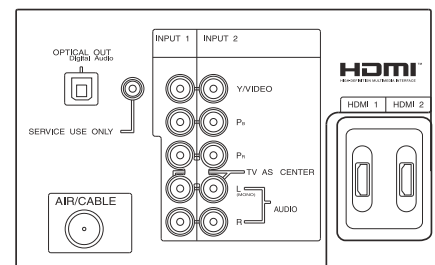

## Warranty

- 1-Year Parts and Labor Warranty In-Home Service

<sup>1</sup> Screen size is measured diagonally on 16:9 display.

**All specifications, features and dimensions are subject to change without notice. Refer to [www.hitachi.us/tv](http://www.hitachi.us/tv) for updates or more information.**

Refer to website for Hitachi endorsed accessories and model numbers.

© 2008 Hitachi Ltd. All trademarks are the property of their respective owners.

Side Panel

Rear Panel

\*Input panels shown for illustration purposes only. Actual input placement may vary.