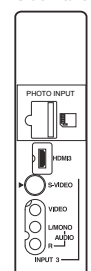

P50X902

50" Director's Series® Plasma HDTV

HITACHI
Inspire the Next

Design

- **High Gloss Crystal Frame**
- Power Swivel Stand
- Platinum Trim

Picture Performance

- Full HD1080p High-Definition Display
- High-Aperature Ultra-Black Panel
- Energy Saving Light Sensor
- PictureMaster™ HD VI
  - MPEG Noise Reduction
  - Dynamic Contrast
  - Dynamic Histogram Processing
  - 16 Bit/281 Trillion Color Processing
  - Automatic 2:3 Film Processing
  - Reel60™ Film Processing
  - Cinema48™ for 24p HDMI™ Inputs
  - 4 HD Aspect Modes
  - 6 SD Aspect Modes
  - Dot by Dot Aspect Mode
  - Game Mode
- ATSC/NTSC/QAM Tuning
- x.v.Color™
- Deep Color
- **Custom White Balance**
- **Adjustable Color Decoder**
- **Digital Color Management**
- 4 Preset Color Temperatures with D.Cinema
- Cross Color Noise Reduction
- Vibrant/Standard Color Space
- 4-Step Black Enhancement
- 10-Bit Digital 4MB 3D Y/C Comb Filter
- Split Screen
- Anti-Reflective Screen
  - Ultra High Contrast
  - Deep-Black Stripe Filter

Convenience Features