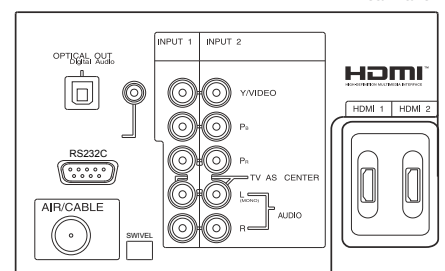

Ordering Information

- Television
 - UPC #: 50585 12707 4
 - Boxed Shipping Dimensions: TBD

Warranty

- **2-Year Parts and Labor Warranty In-Home Service**

¹ Screen size is measured diagonally on 16:9 display.

© 2008 Hitachi Ltd. All trademarks are the property of their respective owners.

Side Panel

Rear Panel

*Input panels shown for illustration purposes only. Actual input placement may vary.

*Red indicates step feature