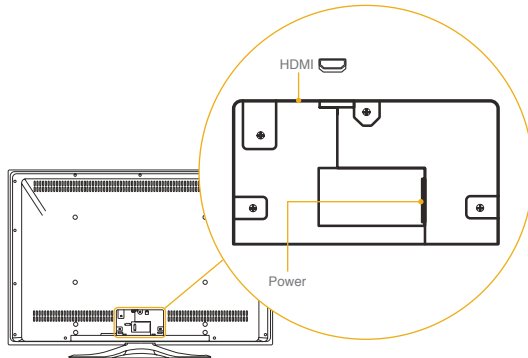

HDTV
MONITOR

HDMI™
HIGH-DEFINITION MULTIMEDIA INTERFACE

Director's Series

UltraThin **1.5**