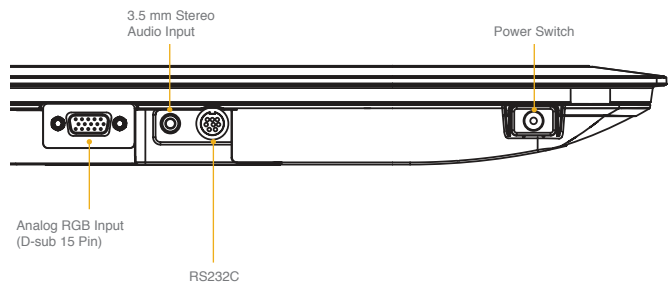

HDTV
MONITOR

HDMI™
HIGH-DEFINITION MULTIMEDIA INTERFACE

Director's Series

UltraThin **1.5**