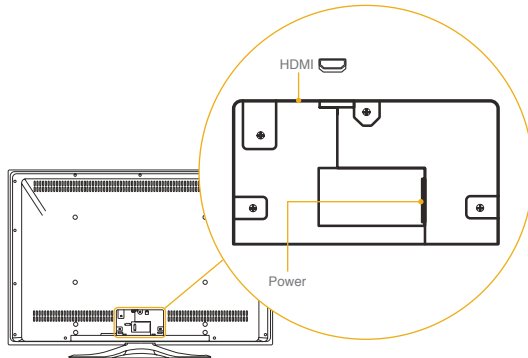

HDTV
MONITOR

HDMI™
HIGH-DEFINITION MULTIMEDIA INTERFACE

Full HD
1080p

120Hz

ULTRAVISION®

UltraThin **1.5**