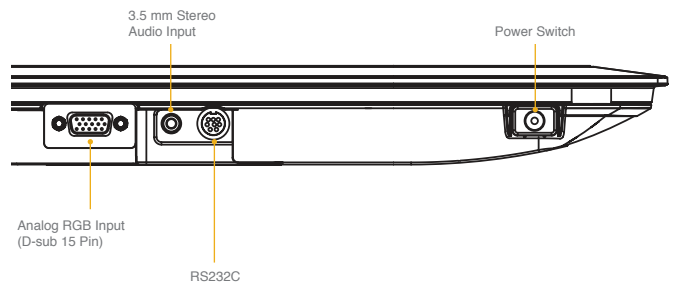

HDTV
MONITOR

HDMI™
HIGH-DEFINITION MULTIMEDIA INTERFACE

Full HD
1080p

120Hz

ULTRAVISION®

UltraThin **1.5**