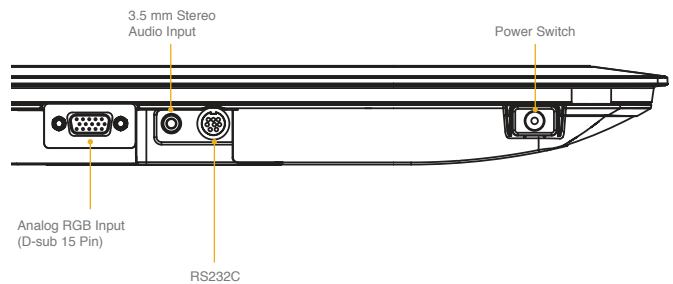

HDTV
MONITOR

HDMI™
HIGH-DEFINITION MULTIMEDIA INTERFACE

Full HD
1080p

120Hz

Director's Series

UltraThin **1.5**