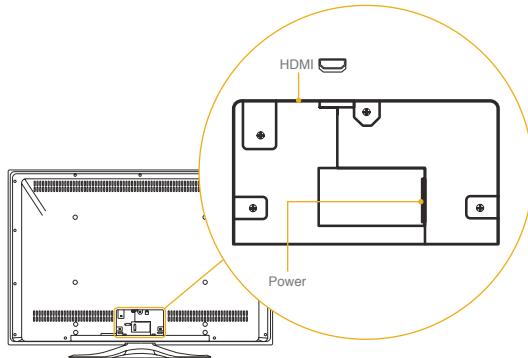

HDTV
MONITOR

HDMI™
HIGH-DEFINITION MULTIMEDIA INTERFACE

Full HD
1080p

120Hz

Director's Series

UltraThin **1.5**