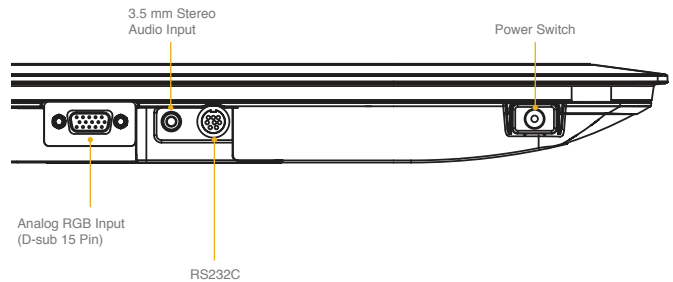

UltraThin .5