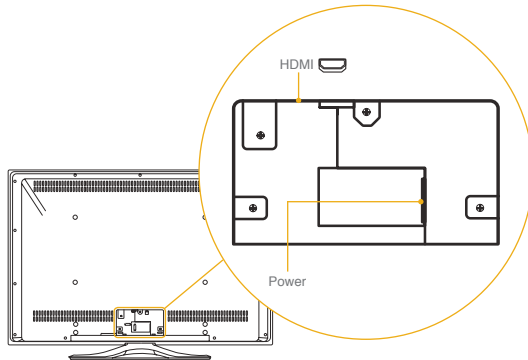

UltraThin .5