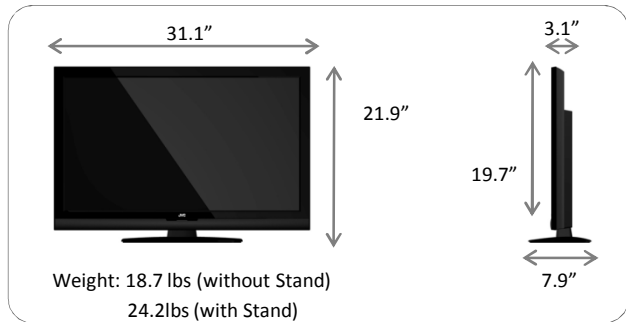

**32" Class**  
Full HD 1080p  
LCD HDTV

**Key Features:**

- Full HD 1080p Resolution
- XinemaSound™ System And SRS StudioSound HD™
- Dolby Digital 5.1
- CrystalColor™ Enhancement
- USB Multimedia Support
- Ambient Light Sensor
- Audio Only Mode
- Auto Power Off (DPMS)
- HDMI-CEC

**Input/Output & Measurements**

- 2 HDMI (v1.3) Inputs
- 1 Component Input
- 1 Composite Input
- 1 PC input (VGA) Inputs
- 1 Music Port/PC Audio Input
- 1 USB Port
- 1 RF Antenna Input
- 1 Optical Digital Audio Output
- 1 Stereo Audio Output