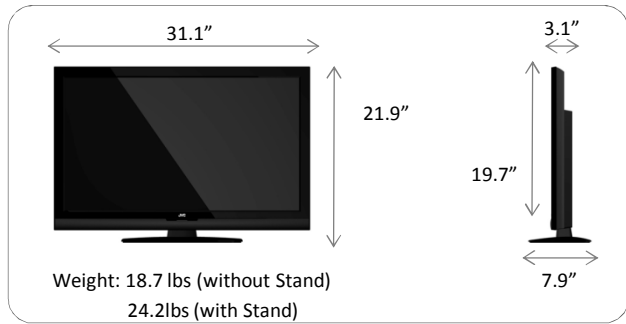

**BLACK Crystal****JLC32BC3002**

BlackCrystal™ 3002 HDTV

www.jvc.com

Model Name	JLC32BC3002	JLC37BC3002	JLC42BC3002	JLC47BC3002	
Model Title	32" BlackCrystal™, 720p, 60Hz, LCD HDTV	37" BlackCrystal™, FHD 1080p, 60Hz, LCD HDTV	42" BlackCrystal™, FHD 1080p, 60Hz, LCD HDTV	47" BlackCrystal™, FHD 1080p, 60Hz, LCD HDTV	
Panel					
Size Class (Diagonal)	32" (31.55" diagonal)	37" (37" diagonal)	42" (42.02" diagonal)	47" (46.96" diagonal)	
Panel/Resolution/Aspect	1366x768p / 16:9	FHD 1920x1080 / 16:9			
Backlit	CCFL				
Refresh Rate	60Hz				
Brightness (nits)	350		400		
Contrast Ratio	100,000:1 (Dynamic)				
Audio Features					
Audio Technology	Dolby Digital 5.1 Decode, XinemaSound™		Dolby Digital 5.1 Decode, XinemaSound™ 3D		
Audio Output Power	20W (10W x 2) Front Firing speakers				
MTS decode/Graphic Equalizer	Yes				
TV Features					
Color Enhancement	Yes, CrystalColor™				
PIP/POP	No				
Picture mode	6 picture mode, plus multiple customizable modes				
Built-in ATSC tuner/Close Caption/Parental Control	Yes				
Electronic Programming Guide (EPG)	Yes, ATSC				
Convenience Features					
Ambient Light Sensor	Yes				
Auto Power Off (DPMS)	Yes, all inputs				
CEC	Yes, all HDMI ports				
Audio Only Mode	Yes (Backlit turn off)				
Interactive setup guide	Yes				
Input Port Naming	Yes, all inputs				
Multimedia Support (via USB)	Pictures				
Others					
Remote	IR				
Energy Star Certified	Yes				
Input	Antenna in	1	1	1	1
	HDMI	2	2	2	2
	Component	1	1	1	1
	Composite	1	1 (share with Component)	1 (share with Component)	1 (share with Component)
	VGA/RGB	1	1	1	1
	Music port (share with PC audio port)	1	1	1	1
	USB	1	1	1	1
Output	Optical Digital Audio Out	1	1	1	1
	Stereo Audio Out	1 (RCA L/R)	1 (3.5mm)	1 (3.5mm)	1 (3.5mm)
Mechanical	Depth (w/o stand)	3.1"	3.3"	3.3"	3.3"
	Wall mount	VESA 200 (200x200mm)	VESA 200 (200x200mm)	VESA 200 (200x200mm)	VESA 200 (400x200mm)