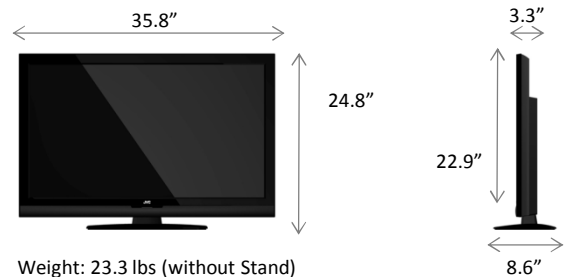

Input/Output & Measurements

- 2 HDMI Inputs
- 1 Component Input
- 1 Composite Input (Shared with Component)
- 1 PC input (VGA) Inputs
- 1 Music Port/PC Audio Input
- 1 USB Port
- 1 RF Antenna Input
- 1 Optical Digital Audio Output
- 1 Stereo Audio Output (3.5mm)