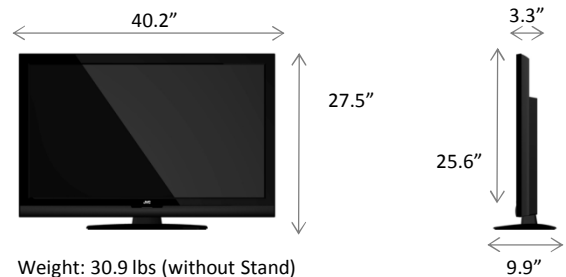

Input/Output & Measurements

- 2 HDMI Inputs
- 1 Component Input
- 1 Composite Input (Shared with Component)
- 1 PC input (VGA) Inputs
- 1 Music Port/PC Audio Input
- 1 USB Port
- 1 RF Antenna Input
- 1 Optical Digital Audio Output
- 1 Stereo Audio Output (3.5mm)