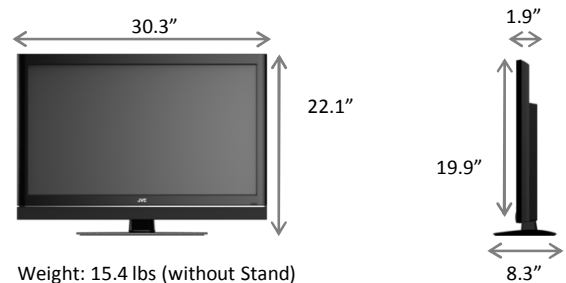

32" Class
Full HD 1080p
LED-LCD HDTV

Key Features:

- Full HD 1080p Resolution
- Edge LED Backlit
- 2M:1 Contrast Ratio
- XinemaSound™ System And SRS StudioSound HD™
- Dolby Digital 5.1
- CrystalColor™ Enhancement
- USB Multimedia Support
- Ambient Light Sensor
- Audio Only Mode
- Auto Power Off (DPMS)
- HDMI-CEC, HDMI-ARC

Weight: 15.4 lbs (without Stand)
16.72 lbs (with Stand)

Model Name		JLE32BC3001	JLE37BC3001	JLE42BC3001	JLE47BC3001
Panel					
Size Class (Diagonal)		32"	37"	42"	47"
Panel/Resolution/Aspect	FHD 1920x1080 / 16:9				
Backlit	E-LED				
Refresh Rate	60Hz		120Hz CrystalMotion™		
Brightness (nits)	500				
Contrast Ratio	2M:1 (Dynamic)				
Audio Features					
Audio Technology	Dolby Digital 5.1 Decode, Xinema Sound™ w/SRS StudioSound HD™				
Audio Output Power	20W (10W x 2) Front Firing speakers				
MTS decode/Graphic Equalizer	Yes				
TV Features					
Color Enhancement	Yes, CrystalColor™				
PIP/POP	No		Yes		
Picture Mode	6 picture mode, plus multiple customizable modes				
Build in tuner/Close Caption/Parental Control	Yes				
Game Mode	Yes				
Convenience Features					
Ambient Light Sensor	Yes				
Auto Power Off (DPMS)	Yes, all Inputs				
HDMI-CEC	Yes, all HDMI ports				
HDMI-ARC	Yes, HDMI 1				
Audio Only Mode	Yes (Backlit turn off)				
Interactive Setup Guide	Yes				
Input Port Naming	Yes				
Multimedia Support (via USB)	JPEG		JPEG, MP3 & Video		
Others					
Remote	IR				
Energy Star Certified	Yes v5.3				
Input	Antenna in	1	1	1	1
	HDMI v.1.4	3	3	4	4
	Component /Composite (share)	1	1	1	1
	VGA/RGB	1	1	1	1
	Music port (share with PC audio port)	1	1	1	1
	USB	1	1	2	2
Output	Digital Audio Out	1	1	1	1
	Stereo Audio Out	1	1	1	1
Mechanical	Depth (w/o stand)	1.9"	1.9"	2.2"	2"
	Wall Mount	VESA 200 (200x200mm)	VESA 200 (200x200mm)	VESA 400 (400x200mm)	VESA 400 (400x200mm)