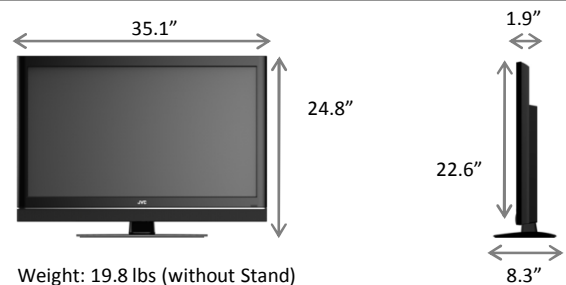

37" Class
Full HD 1080p
LED-LCD HDTV

Key Features:

- Full HD 1080p Resolution
- Edge LED Backlit
- 2M:1 Contrast Ratio
- XinemaSound™ System And SRS StudioSound HD™
- Dolby Digital 5.1
- CrystalColor™ Enhancement
- USB Multimedia Support
- Ambient Light Sensor
- Audio Only Mode
- Auto Power Off (DPMS)
- HDMI-CEC, HDMI-ARC

Input/Output & Measurements

- 3 HDMI (v1.4) Inputs
- 1 Component/Composite Input
- 1 PC Input (VGA) Inputs
- 1 Music Port/PC Audio Input
- 1 USB Port
- 1 RF Antenna Input
- 1 Optical Digital Audio Output
- 1 Stereo Audio Output

Model Name		JLE32BC3001	JLE37BC3001	JLE42BC3001	JLE47BC3001
Panel					
Size Class (Diagonal)		32"	37"	42"	47"
Panel/Resolution/Aspect		FHD 1920x1080 / 16:9			
Backlit		E-LED			
Refresh Rate		60Hz		120Hz CrystalMotion™	
Brightness (nits)		500			
Contrast Ratio		2M:1 (Dynamic)			
Audio Features					
Audio Technology		Dolby Digital 5.1 Decode, Xinema Sound™ w/SRS StudioSound HD™			
Audio Output Power		20W (10W x 2) Front Firing speakers			
MTS decode/Graphic Equalizer		Yes			
TV Features					
Color Enhancement		Yes, CrystalColor™			
PIP/POP		No		Yes	
Picture Mode		6 picture mode, plus multiple customizable modes			
Build in tuner/Close Caption/Parental Control		Yes			
Game Mode		Yes			
Convenience Features					
Ambient Light Sensor		Yes			
Auto Power Off (DPMS)		Yes, all Inputs			
HDMI-CEC		Yes, all HDMI ports			
HDMI-ARC		Yes, HDMI 1			
Audio Only Mode		Yes (Backlit turn off)			
Interactive Setup Guide		Yes			
Input Port Naming		Yes			
Multimedia Support (via USB)		JPEG		JPEG, MP3 & Video	
Others					
Remote		IR			
Energy Star Certified		Yes v5.3			
Input	Antenna in	1	1	1	1
	HDMI v.1.4	3	3	4	4
	Component /Composite (share)	1	1	1	1
	VGA/RGB	1	1	1	1
	Music port (share with PC audio port)	1	1	1	1
	USB	1	1	2	2
Output	Digital Audio Out	1	1	1	1
	Stereo Audio Out	1	1	1	1
Mechanical	Depth (w/o stand)	1.9"	1.9"	2.2"	2"
	Wall Mount	VESA 200 (200x200mm)	VESA 200 (200x200mm)	VESA 400 (400x200mm)	VESA 400 (400x200mm)