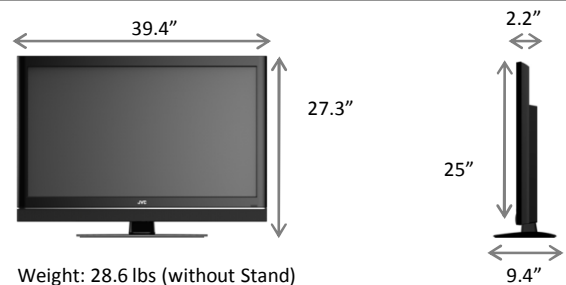

Input/Output & Measurements

- 4 HDMI (v1.4) Inputs
- 1 Component/Composite Input
- 1 PC Input (VGA) Inputs
- 1 Music Port/PC Audio Input
- 2 USB Ports
- 1 RF Antenna Input
- 1 Optical Digital Audio Output
- 1 Stereo Audio Output

Weight: 28.6 lbs (without Stand)
31.9 lbs (with Stand)

Model Name		JLE32BC3001	JLE37BC3001	JLE42BC3001	JLE47BC3001
Panel					
Size Class (Diagonal)		32"	37"	42"	47"
Panel/Resolution/Aspect	FHD 1920x1080 / 16:9				
Backlit	E-LED				
Refresh Rate	60Hz		120Hz CrystalMotion™		
Brightness (nits)	500				
Contrast Ratio	2M:1 (Dynamic)				
Audio Features					
Audio Technology	Dolby Digital 5.1 Decode, Xinema Sound™ w/SRS StudioSound HD™				
Audio Output Power	20W (10W x 2) Front Firing speakers				
MTS decode/Graphic Equalizer	Yes				
TV Features					
Color Enhancement	Yes, CrystalColor™				
PIP/POP	No		Yes		
Picture Mode	6 picture mode, plus multiple customizable modes				
Build in tuner/Close Caption/Parental Control	Yes				
Game Mode	Yes				
Convenience Features					
Ambient Light Sensor	Yes				
Auto Power Off (DPMS)	Yes, all Inputs				
HDMI-CEC	Yes, all HDMI ports				
HDMI-ARC	Yes, HDMI 1				
Audio Only Mode	Yes (Backlit turn off)				
Interactive Setup Guide	Yes				
Input Port Naming	Yes				
Multimedia Support (via USB)	JPEG		JPEG, MP3 & Video		
Others					
Remote	IR				
Energy Star Certified	Yes v5.3				
Input	Antenna in	1	1	1	1
	HDMI v.1.4	3	3	4	4
	Component /Composite (share)	1	1	1	1
	VGA/RGB	1	1	1	1
	Music port (share with PC audio port)	1	1	1	1
	USB	1	1	2	2
Output	Digital Audio Out	1	1	1	1
	Stereo Audio Out	1	1	1	1
Mechanical	Depth (w/o stand)	1.9"	1.9"	2.2"	2"
	Wall Mount	VESA 200 (200x200mm)	VESA 200 (200x200mm)	VESA 400 (400x200mm)	VESA 400 (400x200mm)