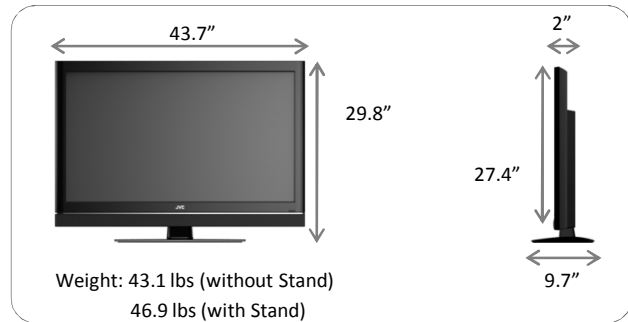

47" Class
Full HD 1080p 120Hz
LED-LCD HDTV

Key Features:

- Full HD 1080p Resolution
- Edge LED Backlit
- 2M:1 Contrast Ratio
- 120Hz CrystalMotion™ Refresh
- XinemaSound™ System And SRS StudioSound HD™
- Dolby Digital 5.1
- CrystalColor™ Enhancement
- Picture in Picture
- USB Multimedia Support
- Ambient Light Sensor
- Audio Only Mode
- Auto Power Off (DPMS)
- HDMI-CEC, HDMI-ARC

Input/Output & Measurements

- 4 HDMI (v1.4) Inputs
- 1 Component/Composite Input
- 1 PC Input (VGA) Inputs
- 1 Music Port/PC Audio Input
- 2 USB Ports
- 1 RF Antenna Input
- 1 Optical Digital Audio Output
- 1 Stereo Audio Output