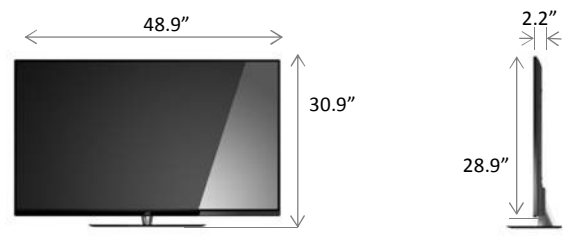

Weight: 47.3 lbs (without Stand)
53.9 lbs (with Stand)

BLACKSapphire

JLE55SP4000

BlackSapphire™ 4000 series HDTV

www.jvc.com

Model Name	JLE55SP4000	
Display Specification		
Size Class (Diagonal)	55" (54.6" diagonal)	
Resolution/Aspect	1920 x 1080 / 16:9	
Backlit	Edge LED	
Frame Rate	120Hz CrystalMotion™	
Contrast Ratio	20M:1 (Dynamic)	
3D		
3D Capability	Built-in, XinemaView 3D™	
3D Type	FPR 3D	
3D Glasses	4 pairs of battery free 3D glasses	
Internet		
Internet Capability	Yes, I.C.E.™ platform	
Wireless Connectivity	Built-in, WiFi 802.11n Single Band	
Preloaded Internet Apps	ICE apps™: SlingPlayer, Netflix, Vudu, YouTube, Pandora,	
TV Features		
Color Enhancement	Yes, CrystalColor™	
Built-in NTSC/ ATSC/ Clear QAM tuner	Yes	
Close Caption	Yes	
Parental Control	Yes, V-Chip 2.0	
Picture Modes	Yes, Preset and Customizable	
Audio		
Audio Technology	Dolby Digital 5.1 decode, XinemaSound™ 3D	
Graphic Equalizer	Yes	
Speaker Output Power	45W (15Wx2 + 15W woofer)	
Convenience Features		
Ambient Sensor	Yes	
Interactive Setup Guide	Yes	
Input Port Naming	Yes	
Audio Only Mode	Yes	
Gaming Mode	Yes	
HDMI-ARC	Yes, HDMI - 1	
HDMI-CEC	Yes	
USB Multimedia	Picture, Music, Video	
Remote	IR, with QWERTY Keypad	
Energy Saving Features		
Auto Power Off (DPMS)	Yes	
Energy Star Certified	Yes	
Input / Output		
Input	Antenna in	1
	HDMI	4 (side)
	Component & Composite (RCA)	1
	VGA/RGB	1
	Music port	1 (shared with PC Audio)
	USB	2 (side)
Output	Optical Digital Audio Out	1
	Stereo Audio Out	1
Mechanical		
Wall Mount Pattern	VESA (400x400mm)	
Without Stand (approx.)	48.9" x 28.9" x 2.2", 47.3 lbs	
With Stand (approx.)	48.9" x 30.9" x 10.6", 53.9 lbs	
UPC Code	816992010213	