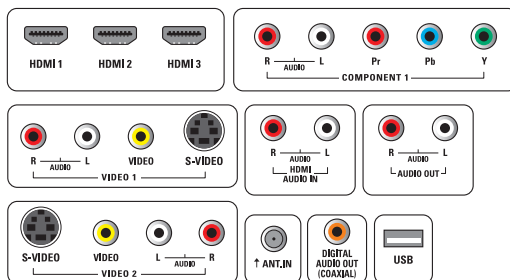

Multimedia Applications

- Multimedia connections: USB memory class device
- Playback Formats: MP3, JPEG Still pictures

Tuner/Reception/Transmission

- Aerial Input: 75 ohm F-type
- TV system: ATSC, NTSC
- Video Playback: NTSC
- Tuner bands: UHF, VHF

Connectivity

- AV 1: Audio L/R in, YPbPr
- AV 2: Audio L/R in, CVBS in, S-Video
- AV 3: Audio L/R in, CVBS in, S-Video in
- Audio Output - Digital: Coaxial (cinch)
- HDMI 1: HDMI, Analog audio L/R in
- HDMI 2: HDMI
- HDMI 3: HDMI
- Other connections: Analog audio Left/Right out
- USB: USB
- EasyLink (HDMI-CEC): One touch play, Power status, System info (menu language), System audio control, System standby

Power

- Ambient temperature: 5°C to 35°C (41°F to 95°F)
- Mains power: 120V/60Hz
- Standby power consumption: < 0.1W
- Power consumption: 228 W

Dimensions

- Set dimensions in inch (W x H x D):
  44.34 x 26.80 x 4.31 inch
- Set dimensions with stand in inch (W x H x D):

- 44.34 x 29.33 x 11.22 inch
- Box dimensions in inch (W x H x D):
  55.91 x 31.69 x 10.63 inch
- Product weight (lb): 47.66
- Product weight (+stand) (lb): 55.12 lb
- Weight incl. Packaging (lb): 65.04
- VESA wall mount compatible: 400 x 400 mm

Accessories

- Included accessories: Table top stand, Power cord, Quick start guide, User Manual, Registration card, Remote Control, Batteries for remote control

Issue date 2010-05-18

Version: 1.2.2

12 NC: 8670 000 60516
UPC: 6 09585 18620 0

© 2010 Koninklijke Philips Electronics N.V.
All Rights reserved.

Specifications are subject to change without notice.
Trademarks are the property of Koninklijke Philips Electronics N.V. or their respective owners.

www.philips.com