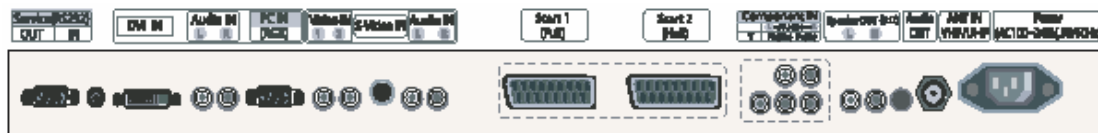

NEOART
KPM421SX
Plasma Display

Product Name		KPM421SX
Screen Size		42" Diagonal
Aspect Ratio		16:9
Resolution		852x480
Brightness		1000 cd/m ²
Contrast Ratio		3000:1
Screen Size		36.7"x20.9" (932.9x532.8mm)
Viewing Angle		>160°
Displayable Colors		16.77 Million
Inputs/Outputs [NTSC/PAL/SECAM]	Analog RGB	[1/1] 9P D-Sub/Phoe Jace
	Component	[2/2] Y,Pb,Pr
	Composite	[2/2] CVBS
	Y/C	[1/1] S-Video In
	Digital RGB	[1/1] DVD-D, 24Pin
	SCART	[1/1] SCART (CVBS,RGB)
Audio	In/Out	[4/4] Input (R/L), [1/1] Output (R/L)
	Speaker	[1/1] Output (R/L), 10W
	Auto Detection	Multi-Standard Sound Auto Detection
	SSM (Sound Status Mode)	Standard/Music/Movie/Speech/User
	Equalizer	100Hz, 300Hz, 1K, 3K, 10KHz
	AVL (Auto Volume Leveler)	Adapted
Video	PC Signal	VGA, SVGA, XGA
	Display Formats	PIP, Double Screen, POP (Max 12)
	Features	HDTV Ready, PIP, Progressive Scan Adaptive, P-cube Technology
Misc	AV, S-Video, Component (480i, 480P, 720P)	4:3/16:9/Zoom1/Zoom2/Panorama
	OSD Language	Kor, Eng, Ita, Fra, Spa, Ger
	PIP	Moving Position, Adjusting Size, Swap
	Features	Double Screen, POP 9/12 Screen, RS-232C, Graphic OSD, Sleep Timer
Input Voltage/Power		120 ~ 240VAC/320W
Dimensions		40.6"x24.9"x3.1"
Weight		72.6 lbs, 33Kg
Optional Accessories		Speakers, Stand