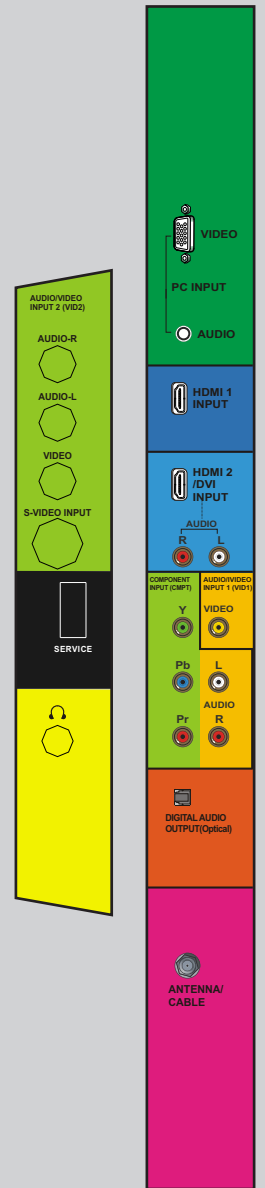

CONVENIENCE

Side Panel Controls	Power, CH +/-, Vol +/-, Menu
Auto Channel Search	Yes
Multilingual On-Screen-Display	English, French, Spanish
Channel Labelling	Yes
Closed Caption Capability	Yes
ENERGY STAR® Qualified	Yes
Parental Control (V-Chip)	USA & Canada
Picture Reset	Yes
Picture Memory Presets	Yes
Clock	Yes
Sleep Timer	Yes
PC Compatibility	Yes (via RGB)

REAR CONNECTIONS — INPUTS

RF Input (ATSC/NTSC)	1
Composite Video Input	1
Audio Input for Composite	1 (shared with YPrPb)
RGB Input	1
Audio Input for RGB	1 - 3.5mm PC Audio
Component Video Input (YCrCb/YPrPb)	1
Audio Input for Component Video	1 (shared with composite)
HDMI Inputs **	2 V1.3 (1 DVI compatible)
Audio input for DVI	1 L/R

REAR CONNECTIONS — OUTPUTS

Digital Audio Output (SPDIF)	1 - Optical

SIDE PANEL — INPUTS

Composite Video Input	1
S-Video Input	1
Audio Input for Composite	1
HDMI Inputs **	0
USB Input	1 - SW Upgrade

SIDE PANEL — OUTPUTS

Headphone Jack Output	Yes

REMOTE CONTROL

Model Number	RC2254702
Type	Universal
Batteries Included	Yes

SUPPLIED ACCESSORIES

Power Supply	Internal
Power Cord	Yes
Quick Start Guide	Yes
User's Guide & Warranty (E/F/S)	Go to RCA.com/Television

GENERAL

TV Finish	Black
Stand	Included (stationary)
VESA Wall Mount Compatible	Yes (200 x 100) (M4/11)
Packaging Size (HxWxD) inches	25.7 x 35.9 x 9.5
Weight (lbs) (Product/Packaged)	34.2 / 39.7

JACK PANELS

Side Panel   Back Panel

RCA products are designed with the environment in mind.

ENERGY STAR and the ENERGY STAR mark are registered U.S. marks.

* Dolby is a registered trademark of Dolby Laboratories.
** HDMI, the HDMI logo and High-Definition Multimedia Interface are trademarks or registered trademarks of HDMI Licensing LLC.
SRS® and the SRS Symbol are a trademarks of SRS Labs, Inc.

Product features, definitions and physical specifications are subject to change without notice. RCA and associated marks are trademarks of THOMSON S.A. used under license to TTE CORPORATION.

TTE Technology, Inc.
101 West 103rd Street
Indianapolis, IN U.S.A 46290

rca.com/television