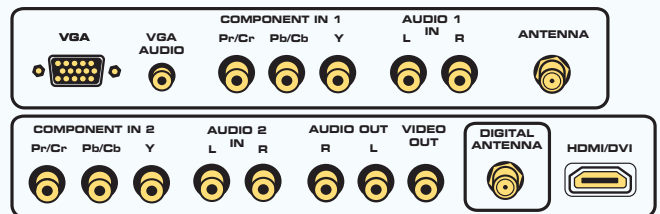

## 32" Diagonal LCD Widescreen HDTV Specifications

<b>BRAND</b>	RCA
<b>TECHNOLOGY</b>	
Tuner	ATSC/NTSC/QAM
Analog Video Formats (NTSC/480i)	AV / S-Vid / Component
Video Formats (480p, 720p, 1080i)	Component, HDMI
SDTV / EDTV / HDTV Capability	HDTV
Category	LCD
<b>PICTURE</b>	
Display Type	TFT LCD
Screen Size	32"
Display Aspect Ratio	16:9
Display Resolution	1366x768
Brightness (cd/m2)	550
Contrast Ratio	1000:1
Viewing Angle Horizontal/Vertical	176/176
Response Time	8 ms
Adjustable Color Temperature	Yes
Adjustable Picture Control	bright, cont, sharp, color, tint
Format Control	4:3, 14:9 Zoom, 16:9 Zoom, Cinerama, 16:9 Widescreen
Brightness Adjust	Yes
Comb Filter	3D/YC
Reverse 3:2 Pull Down (Film Mode)	Yes
Noise Reduction	Yes
<b>SOUND</b>	
Audio Power (Watts) Front Speakers	8 W/CH x 2
Treble, Bass, Balance, Volume, Mute Control	Yes
Broadcast Stereo	MTS Stereo
Second Audio Program (SAP)	Yes
Headphone Adjustments	Yes
Premium Sound	SRS WOW**
<b>CONVENIENCE</b>	
Front Panel Controls	Power, CH +/-, Vol +/-, Menu, Standby
Auto Channel Search	Yes
Multilingual On-Screen-Display	English, Spanish, French
Channel Labelling	Yes
Closed Caption Capability	Yes
Parental control (V-Chip)	USA & Canada
Picture Reset	Yes
Picture Memory Presets	Yes
Clock	Yes
Sleep Timer	Yes
Alarm (wake up timer)	Yes
PC Compatibility (via 15 pin d-sub)	Yes
Audio in PC mode (Multitask Audio™)	Yes
Calendar	Yes
<b>CONNECTIONS — INPUTS</b>	
RF Input (ATSC/NTSC)	2
Dsub15 VGA	Yes
Audio input for VGA	1 - 3.5mm PC Audio

### SIDE PANEL

VGA (PC Input)	1
Component Video Input (YCrCb/YPrPb)	2
Audio input for Component Video	2 L/R
DVI – HDCP or HDMI	1 HDMI ***
Audio input for DVI – HDCP or HDMI	1 L/R for DVI