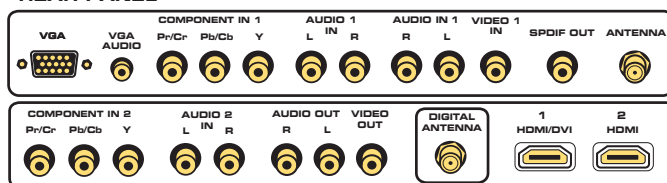

Better Picture with a High Contrast Display and 3D Digital Comb Filter

BBE® Digital Maximizes Simulated Sound Effects While Maintaining Clarity and Definition

HDMI™
HIGH-DEFINITION MULTIMEDIA INTERFACE

BBE®
DIGITAL

32" Diagonal LCD Widescreen HDTV Specifications

BRAND	RCA SCENIUM
TECHNOLOGY	
Tuner	ATSC/NTSC/QAM
Analog Video Formats (NTSC/480i)	AV / S-Vid / Component
Video Formats (480p, 720p, 1080i)	Component, HDMI
SDTV / EDTV / HDTV Capability	HDTV
Category	LCD
PICTURE	
Display Type	TFT LCD
Screen Size	32"
Display Aspect Ratio	16:9
Display Resolution	1366x768
Brightness (cd/m2)	550
Contrast Ratio	1000:1
Viewing Angle Horizontal/Vertical	176/176
Response Time	8 ms
Adjustable Color Temperature	Yes
Adjustable Picture Control	bright, cont, sharp, color, tint
Format Control	4:3, 16:9 Zoom, Cinerama, 16:9 Widescreen
Brightness Adjust	Yes
Comb Filter	3D/YC
Reverse 3:2 Pull Down (Film Mode)	Yes
Noise Reduction	Yes
SOUND	
Audio Power (Watts) Front Speakers	8 W/CH x 2
Treble, Bass, Balance, Volume, Mute Control	Yes
Broadcast Stereo	MTS Stereo
Second Audio Program (SAP)	Yes
Headphone Adjustments	Yes
Premium Sound	BBE + Philips Virtual *
CONVENIENCE	
Front Panel Controls	Power, CH +/-, Vol +/-, Menu, Standby
A/V PIP	Yes
Auto Channel Search	Yes
Multilingual On-Screen-Display	English, Spanish, French
Channel Labelling	Yes
Closed Caption Capability	Yes
Parental control (V-Chip)	USA & Canada
Picture Reset	Yes
Picture Memory Presets	Yes
Clock	Yes
Sleep Timer	Yes
Alarm (wake up timer)	Yes
PC Compatibility (via 15 pin d-sub)	Yes
CONNECTIONS — INPUTS	
RF Input (ATSC/NTSC)	1
Composite Video Input	1
Audio input for Composite Video	1 L/R
VGA (PC Input)	1
Audio input for VGA	1 - 3.5mm PC Audio

REAR PANEL

SIDE PANEL

Component Video Input (YCrCb/YPrPb)	2
Audio input for Component Video	2 L/R
DVI – HDCP or HDMI	1 HDMI, 1 HDMI/DVI **
Audio input for DVI – HDCP or HDMI	1 L/R for DVI

CONNECTIONS — OUTPUTS