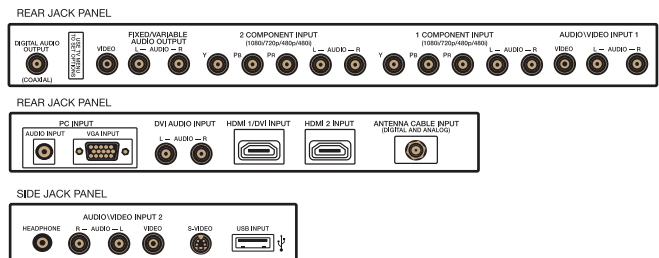

NTSC/ATSC/QAM
AV / S-Video / Component
Component, HDMI
Yes
LCD

PICTURE

Display Type TFT LCD
Screen Size 32"
Display Aspect Ratio 16:9
Display Resolution 1366x768
Brightness (cd/m2) 500
Contrast Ratio 1200:1
Viewing Angle Horizontal/Vertical 176/176
Response Time 6.5 ms
Added Video Processing (Color, Edge, Contrast) Yes
Adjustable Color Temperature Yes
Adjustable Picture Control bright, cont, sharp, color, tint
Format Control 4:3, 16:9 Zoom, Cinerama, 16:9 Widescreen
Brightness Adjust Yes
Comb Filter 3D/YC
Reverse 3:2 Pull Down (Film Mode) Yes
Noise Reduction Yes

SOUND

Audio Power (Watts) Front Speakers 8 W/CH x 2
Treble, Bass, Balance, Volume, Mute Control Yes
Equalizer Yes
Broadcast Stereo MTS Stereo
Second Audio Program (SAP) Yes
Dolby® Processing Yes
Headphone Adjustments Yes
Premium Sound BBE® Digital **+ NXP Virtual

CONVENIENCE

Top Panel Controls Power, CH +/-, Vol +/-, Menu
Program Guide Yes
Auto Tune (one-button launch) Yes
A/V PIP Yes
Auto Channel Search Yes
Multilingual On-Screen-Display English, Spanish, French
Channel Labelling Yes
Closed Caption Capability Yes
ENERGY STAR® Qualified Yes
Parental control (V-Chip) USA & Canada
Picture Reset Yes
Picture Memory Presets Yes
Clock Yes
Sleep Timer Yes
Alarm (wake up timer) Yes
PC Compatibility Yes (via RGB & DVI)
PC-PIP Yes
JPEG Viewing for USB Yes

REAR CONNECTIONS — INPUTS

RF Input (ATSC/NTSC)	1
Composite Video Input	1
Audio input for Composite Video	1 L/R
PC Input	1 - RGB
Audio input for PC	1 - 3.5mm PC Audio
Component Video Input (Y/CrCb/YPrPb)	2
Audio input for Component Video	2 L/R
HDMI*** Inputs	2 (1 DVI Compatible)
Audio input for DVI	1 L/R for DVI

REAR CONNECTIONS — OUTPUTS

Video/Monitor Output	1
Audio Output	1 L/R (Fixed/Variable)
Digital Audio Output	1 Coaxial

SIDE PANEL INPUTS/OUTPUTS

Composite Video Input	1
S-Video Input	1
Audio Input for Composite/S-Video	1 L/R
USB Input	1
Headphone Jack Output	Yes

REMOTE CONTROL

Model Number	R301F1
Type	3-Device Universal Remote
Batteries Included	Yes

SUPPLIED ACCESSORIES

Power Supply	Built-in
Power Cord	Yes
Quick Start Guide	Yes
User's Guide & Warranty (E/F/S)	RCA.com website

GENERAL

TV Finish	High Gloss Black
Detachable Base	Yes, High Gloss Black
VESA Wall Mount Compatible	Yes (200 x 100, M4)
Packaging Size (HxWxD) inches	29.6 x 37.2 x 14.7
Weight (lbs) (Product/Packaged)	32.0 / 36.4

ENERGY STAR and the ENERGY STAR mark are registered U.S. marks.

* Dolby is a registered trademark of Dolby Laboratories.

** Manufactured under license from BBE Sound, Inc

*** HDMI, the HDMI logo and High-Definition Multimedia Interface are trademarks or registered trademarks of HDMI Licensing LLC.

Product features, definitions and physical specifications are subject to change without notice.
RCA and associated marks are trademarks of THOMSON S.A. used under license to TTE CORPORATION.