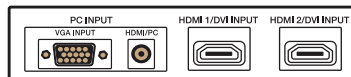

1 HD Component Input, 2 Composite Video Inputs, 1 S-Video Input and 1 PC Input

3D Digital Comb Filter

EN-V
ENHANCED NATURAL VISION

HDMI™
HIGH-DEFINITION MULTIMEDIA INTERFACE

DVD
VIDEO

* Cable TV subscription required. Check with your cable company for availability in your area.

32" diagonal LCD Flat Panel HDTV/DVD Combo Specifications

BRAND	RCA
TECHNOLOGY	
Tuner	NTSC/ATSC/QAM
Analog Video Formats (NTSC/480i)	AV / S-Video / Component
Video Formats (480p, 720p, 1080i)	Component, RGB, HDMI
HDTV Capability	Yes
Category	LCD HDTV / DVD Combo
PICTURE	
Display Type	TFT LCD
Screen Size	32"
Display Aspect Ratio	16:9
Display Resolution	1366x768
Brightness (cd/m2)	450
Contrast Ratio	1000:1
Viewing Angle Horizontal/Vertical	176/176
Response Time	8 ms
Adjustable Color Temperature	Yes
Adjustable Picture Control	bright, cont, sharp, color, tint
Format Control	Yes
Comb Filter	3D/YC
Reverse 3:2 Pull Down (Film Mode)	Yes
Noise Reduction	Yes
SOUND	
Audio Power (Watts) Front Speakers	5 W/CH x 2
Treble, Bass, Balance, Volume, Mute Control	Yes
Broadcast Stereo	MTS Stereo
Second Audio Program (SAP)	Yes
Dolby* Processing	Yes
Headphone Adjustments	Yes
CONVENIENCE	
Front Panel Controls	Power, CH +/-, Vol +/-, Menu, Input
Program Guide	Yes
Auto Channel Search	Yes
Multilingual On-Screen-Display	English, French, Spanish
Channel Labelling	Yes
Closed Caption Capability	Yes
ENERGY STAR® Qualified	Yes
Parental Control (V-Chip)	USA & Canada
Picture Reset	Yes
Picture Memory Presets	Yes
Sleep Timer	Yes
PC Compatibility	Yes (via RGB & DVI)
BUILT-IN DVD	
Disc Load Type	Slot Load
Panel Buttons	Play, Stop, FWD, REW, Eject