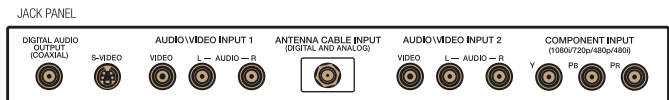

1 HD Component Input, 2 Composite Video Inputs, 1 S-Video Input and 1 PC Input

3D Digital Comb Filter

EN-V
ENHANCED NATURAL VISION

HDMI™
HIGH-DEFINITION MULTIMEDIA INTERFACE

DVD
VIDEO

* Cable TV subscription required. Check with your cable company for availability in your area.

32" diagonal LCD Flat Panel HDTV/DVD Combo Specifications

BRAND	RCA
TECHNOLOGY	
Tuner	NTSC/ATSC/QAM
Analog Video Formats (NTSC/480i)	AV / S-Video / Component
Video Formats (480p, 720p, 1080i)	Component, RGB, HDMI
HDTV Capability	Yes
Category	LCD HDTV / DVD Combo
PICTURE	
Display Type	TFT LCD
Screen Size	32"
Display Aspect Ratio	16:9
Display Resolution	1366x768
Brightness (cd/m2)	450
Contrast Ratio	1000:1
Viewing Angle Horizontal/Vertical	176/176
Response Time	8 ms
Adjustable Color Temperature	Yes
Adjustable Picture Control	bright, cont, sharp, color, tint
Format Control	Yes
Comb Filter	3D/YC
Reverse 3:2 Pull Down (Film Mode)	Yes
Noise Reduction	Yes
SOUND	
Audio Power (Watts) Front Speakers	5 W/CH x 2
Treble, Bass, Balance, Volume, Mute Control	Yes
Broadcast Stereo	MTS Stereo
Second Audio Program (SAP)	Yes
Dolby* Processing	Yes
Headphone Adjustments	Yes
CONVENIENCE	
Front Panel Controls	Power, CH +/-, Vol +/-, Menu, Input
Program Guide	Yes
Auto Channel Search	Yes
Multilingual On-Screen-Display	English, French, Spanish
Channel Labelling	Yes
Closed Caption Capability	Yes
ENERGY STAR® Qualified	Yes
Parental Control (V-Chip)	USA & Canada
Picture Reset	Yes
Picture Memory Presets	Yes
Sleep Timer	Yes
PC Compatibility	Yes (via RGB & DVI)
BUILT-IN DVD	
Disc Load Type	Slot Load
Panel Buttons	Play, Stop, FWD, REW, Eject