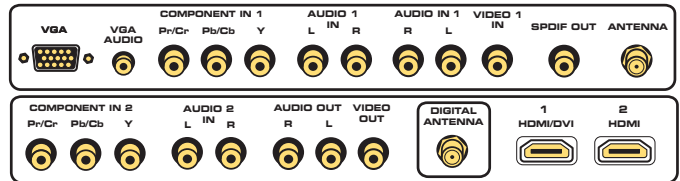

Better Picture with a High Contrast Display and 3D Digital Comb Filter

BBE® Digital Maximizes Simulated Sound Effects While Maintaining Clarity and Definition

HDMI™
HIGH-DEFINITION MULTIMEDIA INTERFACE

BBE®
DIGITAL

37" Diagonal LCD Widescreen HDTV Specifications

BRAND	RCA SCENIUM
TECHNOLOGY	
Tuner	ATSC/NTSC/QAM
Analog Video Formats (NTSC/480i)	AV / S-Vid / Component
Video Formats (480p, 720p, 1080i)	Component, HDMI
SDTV / EDTV / HDTV Capability	HDTV
Category	LCD
PICTURE	
Display Type	TFT LCD
Screen Size	37"
Display Aspect Ratio	16:9
Display Resolution	1366x768
Brightness (cd/m ²)	500
Contrast Ratio	800:1
Viewing Angle Horizontal/Vertical	178/178
Response Time	9 ms
Adjustable Color Temperature	Yes
Adjustable Picture Control	bright, cont, sharp, color, tint
Format Control	4:3, 16:9 Zoom, Cinerama, 16:9 Widescreen
Brightness Adjust	Yes
Comb Filter	3D/YC
Reverse 3:2 Pull Down (Film Mode)	Yes
Noise Reduction	Yes
SOUND	
Audio Power (Watts) Front Speakers	8 W/CH x 2
Treble, Bass, Balance, Volume, Mute Control	Yes
Broadcast Stereo	MTS Stereo
Second Audio Program (SAP)	Yes
Headphone Adjustments	Yes
Premium Sound	BBE + Philips Virtual *
CONVENIENCE	
Front Panel Controls	Power, CH +/-, Vol +/-, Menu, Standby
A/V PIP	Yes
Auto Channel Search	Yes
Multilingual On-Screen-Display	English, Spanish, French
Channel Labelling	Yes
Closed Caption Capability	Yes
Parental control (V-Chip)	USA & Canada
Picture Reset	Yes
Picture Memory Presets	Yes
Clock	Yes
Sleep Timer	Yes
Alarm (wake up timer)	Yes
PC Compatibility (via 15 pin d-sub)	Yes
CONNECTIONS – INPUTS	
RF Input (ATSC/NTSC)	1
Composite Video Input	1
Audio input for Composite Video	1 L/R
VGA (PC Input)	1
Audio input for VGA	1 - 3.5mm PC Audio

REAR PANEL

SIDE PANEL

Component Video Input (YCrCb/YPrPb)	2
Audio input for Component Video	2 L/R
DVI – HDCP or HDMI	1 HDMI, 1 HDMI/DVI **
Audio input for DVI – HDCP or HDMI	1 L/R for DVI

CONNECTIONS – OUTPUTS