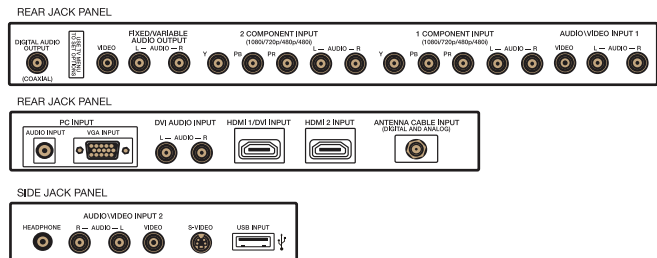

2 HD Component Inputs, 2 HDMI™ Inputs, 1 USB Input

AMPLIFIED RESOLUTION CONTRAST & COLOR

* Cable TV subscription required. Check with your cable company for availability in your area.

37" diagonal LCD Flat Panel HDTV Specifications

BRAND

RCA SCENIUM

TECHNOLOGY

Tuner
Analog Video Formats (NTSC/480i)
Video Formats (480p, 720p, 1080i)
HDTV Capability
Category

NTSC/ATSC/QAM
AV / S-Vid / Component
Component, HDMI
Yes
LCD

PICTURE

Display Type TFT LCD
Screen Size 37"
Display Aspect Ratio 16:9
Display Resolution 1366x768
Brightness (cd/m2) 500
Contrast Ratio 1000:1
Viewing Angle Horizontal/Vertical 178/178
Response Time 6 ms
Added Video Processing (Color, Edge, Contrast) Yes
Adjustable Color Temperature Yes
Adjustable Picture Control bright, cont, sharp, color, tint
Format Control 4:3, 16:9 Zoom, Cinerama, 16:9 Widescreen
Brightness Adjust Yes
Comb Filter 3D/YC
Reverse 3:2 Pull Down (Film Mode) Yes
Noise Reduction Yes

REAR CONNECTIONS — INPUTS

RF Input (ATSC/NTSC) 1
Composite Video Input 1
Audio input for Composite Video 1 L/R
PC Input 1 - RGB
Audio input for PC 1 - 3.5mm PC Audio
Component Video Input (YCrCb/YPrPb) 2
Audio input for Component Video 2 L/R
HDMI*** Inputs 2 (1 DVI Compatible)
Audio input for DVI 1 L/R for DVI

REAR CONNECTIONS — OUTPUTS

Video/Monitor Output 1
Audio Output 1 L/R (Fixed/Variable)
Digital Audio Output 1 Coaxial

SIDE PANEL INPUTS/OUTPUTS

Composite Video Input 1
S-Video Input 1
Audio Input for Composite/S-Video 1 L/R
USB Input 1
Headphone Jack Output Yes