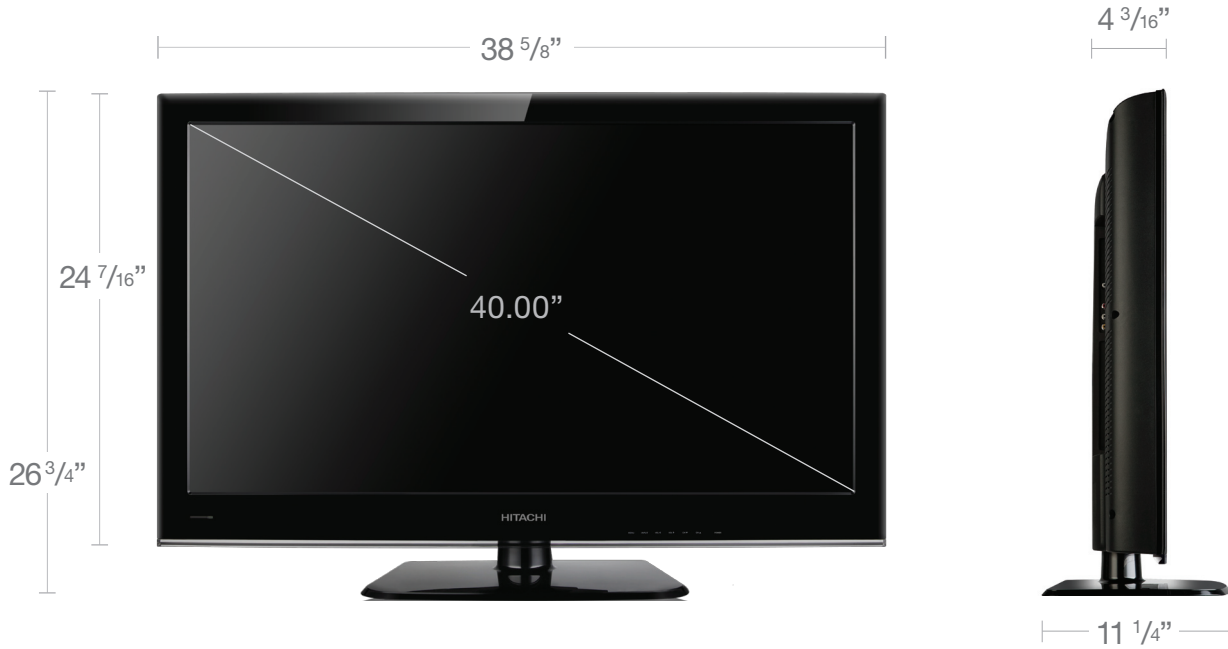

# 40" Class LCD Flat Panel HDTV

**HITACHI**  
Inspire the Next

### Picture Performance

- 40" Class (40.00" diagonal) <sup>1</sup>
- 1080p Perfected (1920 x 1080)
- Anti-Glare Screen
- New High Efficiency Liquid Crystal Display
- High Dynamic Contrast Ratio
- High Brightness
- Clear Motion Fast Response Time
- Long Life CCFL Backlight
- UltraWide Viewing Angle
- PicturePerfect Video Processor
- 3D Y/C Comb Filter
- 3 Color Temperatures

### Specifications

- Resolution: 1080p (1920 x 1080)
- Monitor Weight Without Stand: 30.9 lbs.
- Weight With Stand: 34.2 lbs.
- VESA® Compliant Mounting Points
- California CEC

### Ordering Information

- L40C205 UPC #: 0-50585-12792-0
- Boxed Shipping Dimensions:  
W: 48.39" H: 28.46" D: 8.15"
- Shipping Weight: ~39.69 lbs.