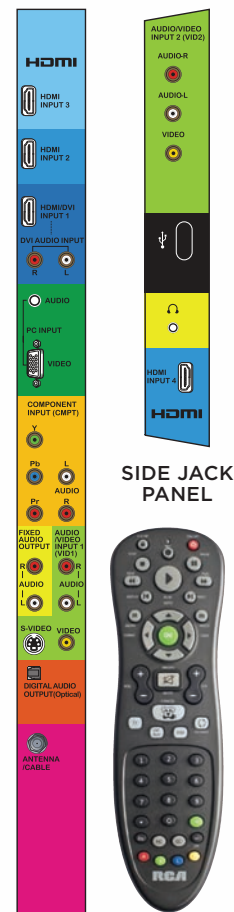

Product features, definitions and physical specifications are subject to change without notice. RCA and associated marks are trademarks of THOMSON S.A. used under license to TTE CORPORATION.

Closed Caption Capability	Yes
Energy Star	Version 3.0 Compliant
Parental Control (V-Chip)	USA & Canada
Downloadable Ratings	Yes
Picture Reset	Yes
Picture Memory Presets	Yes
Clock	Yes
Sleep Timer	Yes
PC Compatibility	Yes (via RGB & DVI)
HDMI-CEC Compliant	Yes
JPEG Viewing/MP3 Playback for USB	Yes

CONNECTIONS – REAR INPUTS/OUTPUTS

RF Input (ATSC/NTSC)	1
Composite Video Input	1
S-Video Input	1
Audio Input for Composite	1 L/R
RGB Input	1
Audio Input for RGB	1 - 3.5mm PC Audio
Component Video Input (YCrCb/YPrPb)	1
Audio Input for Component Video	1 L/R
HDMI Inputs (1080p capable)	3 V1.3 (1 DVI compatible)
Audio Input for DVI	1 L/R
Audio Output	1 L/R (Fixed)
Digital Audio Output (SPDIF)	1 - Optical

CONNECTIONS – SIDE INPUTS/OUTPUTS

Composite Video Input	1
Audio Input for Composite	1 L/R
HDMI Input (1080p capable)	1 V1.3
USB Input	1 V2.0 (SW Upgrade & Player)
Headphone Jack Output	Yes

REMOTE CONTROL

Remote Model Number	RC2254701
Universal Remote	Yes
Remote Finder (Fetch)	Yes

ACCESSORIES (INCLUDED)

IB (English/French/Spanish)	Yes
Power Cord	Yes

PACKAGE & PRODUCT INFORMATION

Package Size (WxHxD) (inches)	45.2 x 32.1 x 15.1
Package/Product Weight (lbs)	54 / 41.9

REAR JACK PANEL