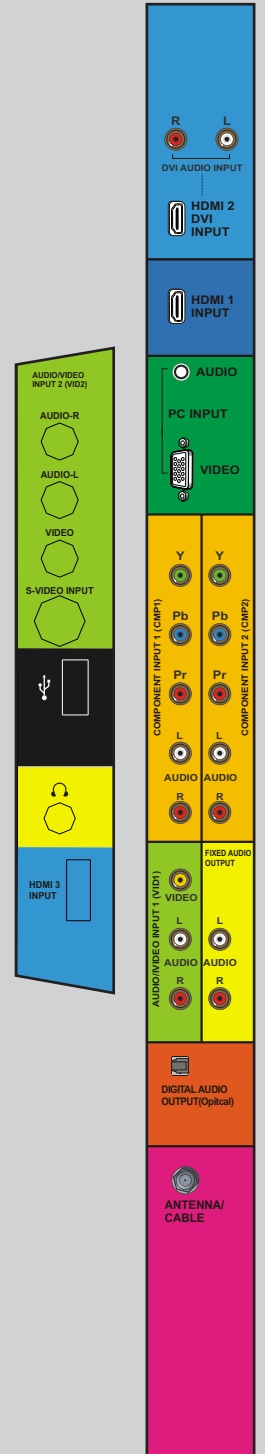

CONVENIENCE

Side Panel Controls	Power, CH +/-, Vol +/-, Menu
Auto Channel Search	Yes
Multilingual On-Screen-Display	English, French, Spanish
Channel Labelling	Yes
Closed Caption Capability	Yes
ENERGY STAR® Qualified	Yes
Parental Control (V-Chip)	USA & Canada
Picture Reset	Yes
Picture Memory Presets	Yes
Clock	Yes
Sleep Timer	Yes
PC Compatibility	Yes (via RGB & DVI)

REAR CONNECTIONS — INPUTS

RF Input (ATSC/NTSC)	1
Composite Video Input	1
Audio Input for Composite	1 L/R
RGB Input	1
Audio Input for RGB	1 - 3.5mm PC Audio
Component Video Input (YCrCb/YPrPb)	2
Audio Input for Component Video	2 L/R
HDMI Inputs **	2 V1.3 (1 DVI compatible)
Audio input for DVI	1 L/R

REAR CONNECTIONS — OUTPUTS

Digital Audio Output (SPDIF)	1 - Optical

SIDE PANEL — INPUTS

Composite Video Input	1
S-Video Input	1
Audio Input for Composite	1
HDMI Inputs **	1
USB Input	1 - SW Upgrade

SIDE PANEL — OUTPUTS

Headphone Jack Output	Yes

REMOTE CONTROL

Model Number	RC2254702
Type	Universal
Batteries Included	Yes

SUPPLIED ACCESSORIES

Power Supply	Internal
Power Cord	Yes
Quick Start Guide	Yes
User's Guide & Warranty (E/F/S)	Go to RCA.com/Television

GENERAL

TV Finish	Black
Stand	Included (swivel)
VESA Wall Mount Compatible	Yes (600 x 400) (M6/18)
Packaging Size (HxWxD) inches	32 x 45.5 x 12.2
Weight (lbs) (Product/Packaged)	57.3 / 68.3

JACK PANELS

Side Panel   Back Panel

RCA products are designed with the environment in mind.

ENERGY STAR and the ENERGY STAR mark are registered U.S. marks.
* Dolby is a registered trademark of Dolby Laboratories.
** HDMI, the HDMI logo and High-Definition Multimedia Interface are trademarks or registered trademarks of HDMI Licensing LLC.
SRS® WOW and the SRS WOW Symbol are a trademarks of SRS Labs, Inc.
Product features, definitions and physical specifications are subject to change without notice. RCA and associated marks are trademarks of THOMSON S.A. used under license to TTE CORPORATION.

TTE Technology, Inc.
101 West 103rd Street
Indianapolis, IN U.S.A 46290

rca.com/television