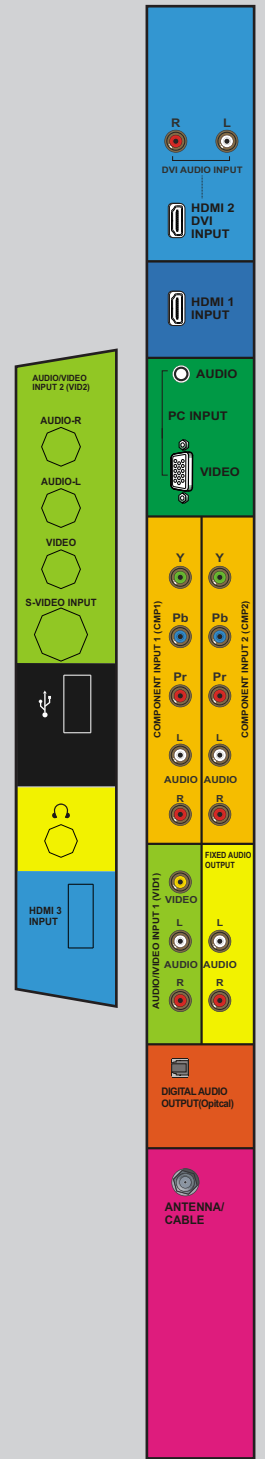

CONVENIENCE

Side Panel Controls	Power, CH +/-, Vol +/-, Menu
Auto Channel Search	Yes
Multilingual On-Screen-Display	English, French, Spanish
Channel Labelling	Yes
Closed Caption Capability	Yes
ENERGY STAR® Qualified	Yes
Parental Control (V-Chip)	USA & Canada
Picture Reset	Yes
Picture Memory Presets	Yes
Clock	Yes
Sleep Timer	Yes
PC Compatibility	Yes (via RGB & DVI)

REAR CONNECTIONS — INPUTS

RF Input (ATSC/NTSC)	1
Composite Video Input	1
Audio Input for Composite	1 L/R
RGB Input	1
Audio Input for RGB	1 - 3.5mm PC Audio
Component Video Input (YCrCb/YPrPb)	2
Audio Input for Component Video	2 L/R
HDMI Inputs **	2 V1.3 (1 DVI compatible)
Audio input for DVI	1 L/R

REAR CONNECTIONS — OUTPUTS

Digital Audio Output (SPDIF)	1 - Optical

SIDE PANEL — INPUTS

Composite Video Input	1
S-Video Input	1
Audio Input for Composite	1
HDMI Inputs **	1
USB Input	1 - SW Upgrade

SIDE PANEL — OUTPUTS

Headphone Jack Output	Yes

REMOTE CONTROL

Model Number	RC2254701
Type	Universal
Fetch!	Yes
Batteries Included	Yes

SUPPLIED ACCESSORIES

Power Supply	Internal
Power Cord	Yes
Quick Start Guide	Yes
User's Guide & Warranty (E/F/S)	Go to RCA.com/Television

GENERAL

TV Finish	High-gloss black
Stand	Included (swivel)
VESA Wall Mount Compatible	Yes (600 x 400) (M6/18)
Packaging Size (HxWxD) inches	32 x 45.5 x 12.2
Weight (lbs) (Product/Packaged)	57.3 / 68.3

JACK PANELS

Side Panel   Back Panel

RCA products are designed with the environment in mind.

ENERGY STAR and the ENERGY STAR mark are registered U.S. marks.

* Dolby is a registered trademark of Dolby Laboratories.
** HDMI, the HDMI logo and High-Definition Multimedia Interface are trademarks or registered trademarks of HDMI Licensing LLC.
SRS® TruSurround XT and the SRS TruSurround XT Symbol are a trademarks of SRS Labs, Inc.

Product features, definitions and physical specifications are subject to change without notice. RCA and associated marks are trademarks of THOMSON S.A. used under license to TTE CORPORATION.

TTE Technology, Inc.
101 West 103rd Street
Indianapolis, IN U.S.A 46290

rca.com/television