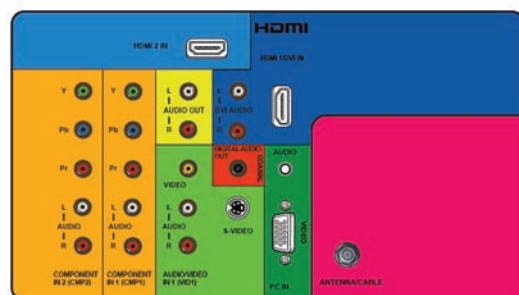

REAR JACK PANEL

TTE Technology, Inc.
101 West 103rd Street
Indianapolis, IN U.S.A. 46290
rca.com/television

ENERGY STAR and the ENERGY STAR mark are registered U.S. marks.
Dolby is a registered trademark of Dolby Laboratories.
HDMI, the HDMI logo and High-Definition Multimedia Interface are trademarks or registered trademarks of HDMI Licensing LLC.

Product features, definitions and physical specifications are subject to change without notice. RCA and associated marks are trademarks of THOMSON S.A. used under license to TTE CORPORATION.