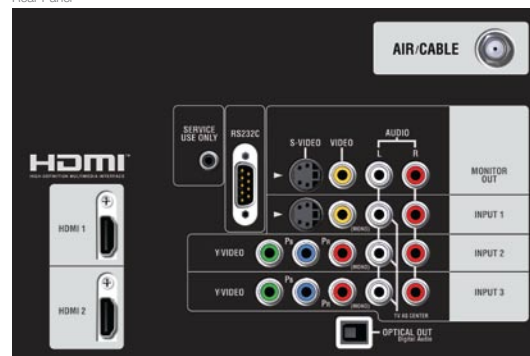

- 3 HDMI SimplayHD™ 1080p Compatible Inputs¹ (1 Front)
- 2 Wideband Component Video Inputs
- Power Swivel Tabletop Stand
- Day Dynamic/Day and Night Memory by Input with Timer
- Multi-Function Remote Control with Glow Keys
- Front Panel Menu Controls
- 3-Language On-Screen Display
- Parental Locks (Downloadable V-Chip)
- Closed Caption Decoder
- On/Sleep Timers
- Auto Link Input Sensor
- Discrete IR Codes
- Multiple Picture Orbiting Options
- SD™ Card Photo Viewer
 - Slideshow and Rotate Functions

Warranty

- 1-Year Parts and Labor Warranty
- In-Home Service

¹ HDMI inputs are compatible with DVI-HDTV (HDCP) signals when combined with an adapter cable. Adapter cable is not included.

All specifications, features and dimensions are subject to change without notice. Refer to www.hitachi.us/tv for updates or more information.

Rear Panel *

Multi-Function Remote w/ Glow Keys
CLU-4374A

Front Panel *

* Input panels shown for illustration purposes only. Actual input placement may vary.

Inputs/Outputs

- (3) HDMI SimplayHD™ 1080p Compatible Inputs (2 Rear/1 Front)
- (2) Wideband Component Video Inputs
- (4) AV Inputs (3 Rear/1 Front)
- (1) S-Video Input
- (1) RF/Antenna Input
- (1) SD™ Card Input
- (1) AV Monitor Output (Fixed/Variable Audio)
- (1) S-Video Monitor Output
- (1) Optical Digital Audio Output
- (1) RS232 - Control Port
- (1) MMC Card Slot (Service Upgrade only)