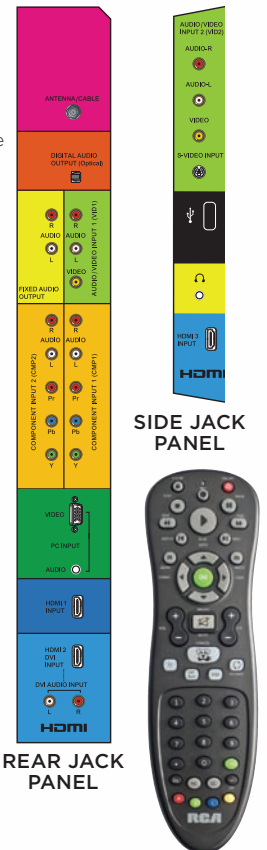

DISPLAY SIZE

Display Aspect Ratio 16x9
 Display Resolution 1920x1080
 Brightness (cd/m2) 500
 Panel Contrast Ratio 3000:1
 Viewing Angle Horizontal/Vertical . . . 178/178
 Response Time (Gray to Gray) 8ms

CONNECTIONS – REAR INPUTS/OUTPUTS

RF Input (ATSC/NTSC) 1
 Composite Video Input 1
 Audio Input for Composite 1 L/R
 RGB Input 1
 Audio Input for RGB 1 - 3.5mm PC Audio
 Component Video Input (YCrCb/YPrPb) 2
 Audio Input for Component Video 2 L/R
 HDMI Inputs 2 V1.3 (1 DVI compatible)
 Audio Input for DVI 1 L/R
 Audio Output 1 L/R (Fixed)
 Digital Audio Output (SPDIF) 1 - Optical

CONNECTIONS – SIDE INPUTS/OUTPUTS

Composite Video Input 1
 S-Video Input 1
 Audio Input for Composite 1 L/R
 HDMI Input (1080p capable) 1 V1.3
 USB Input 1 V2.0 (SW Upgrade & Player)
 Headphone Jack Output Yes

REMOTE CONTROL

Remote Model Number RC2254701
 Universal Remote Yes
 Remote Finder (Fetch) Yes

ACCESSORIES (INCLUDED)

IB (English/French/Spanish) Yes
 Power Cord Yes

PACKAGE & PRODUCT INFORMATION

Package Size (WxHxD) (inches) 13.6 x 37.2 x 55.5
 Package/Product Weight (lbs) 82.7 / 70.6