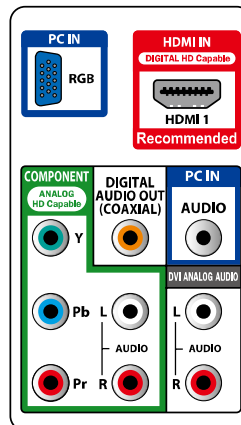

Rear Panel

Side Panel