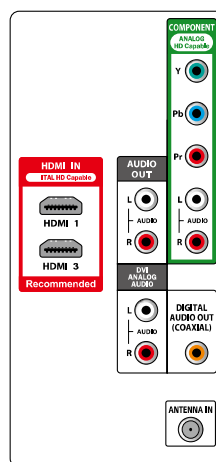

Rear Panel

Side Panel