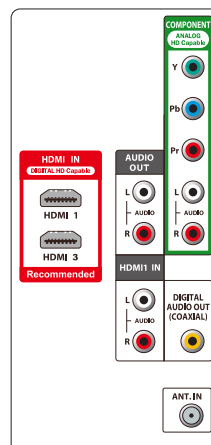

32 LCD-TV LC320SSX

Limited Edition

PRELIMINARY

Feature & Specifications

TV

- Screen Size: 32 inch class (31.5 inches measured diagonally)
- Clear Pix Engine Plus
- Resolution WXGA (1366 x 768)
- Adaptive 3D Y/C Comb Filter
- Picture Control
  [Picture Mode : Personal / Standard / Dynamic / Movie / News]
  [Brightness] [Contrast] [Color] [Tint] [Sharpness]
  [Color Temperature : Cool / Neutral / Warm]
- Sound Control
  [Sound Mode : Personal / Standard / Dynamic / Movie / News]
  [5Band Equalizer] [Auto Volume Leveler] [Virtual Surround]

TUNER

- Built-in ATSC / NTSC Tuner (HD Quality Output)
- Child Lock: Channel Lock, Downloadable Rating (V-Chip2.0)

CONVENIENCE

- Closed Caption Decoder
- Trilingual On Screen Display (English / Spanish / French)
- Sleep Timer (up to 120 min.)
- Auto Shut Off
- VESA Mount
- Fun-Link via HDMI CEC Link (HDMI Cable not Included)
- Remote Control with Batteries
- Quick Guide

INPUT

1. **[REAR]**
2. RF Input: 1set
   - Component, Audio L+R : 1set
   - HDMI, Audio L+R : 1set
   - HDMI : 1set
3. **[SIDE]**
4. Video/S-Video, Audio L+R : 1set
   - HDMI : 1set
   - Service Terminal (Firmware Update Only) : 1set

OUTPUT

- Digital Audio Output (Coaxial) : 1set
- Analog Audio Output L+R : 1set
- Speaker Output Power : 10W+10W

WEIGHT & DIMENSIONS

- Dimensions [WxHxD] : 30.0 x 22.2 x 9.3 inch (760 x 563 x 234mm)
- Weight : 20.6 lbs (9.3 kg)
- Dimensions with Packing [WxHxD] : 35.9 x 24.1 x 8.2inch (910 x 610 x 208mm)
- Weight with Packing : 25.0 lbs (11.3 kg)
- Owner's Manual : English & Spanish & French
- UPC Code # : 0 5 3 8 1 8 6 4 0 6 0 9
- UL Listed, FCC Certified

CONTAINER LOAD

- 20ft : (approx.) 198 units
- 40ft : 429 units
- 40ft-HC : 572 units

*Please confirm with Sales for exact number of quantities.

Rear Panel