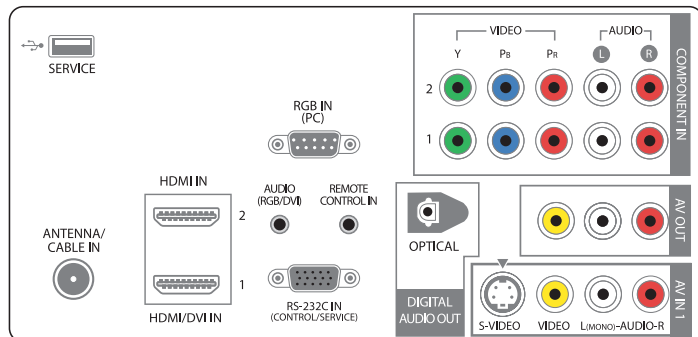

REAR AUDIO/VIDEO INPUTS/OUTPUTS