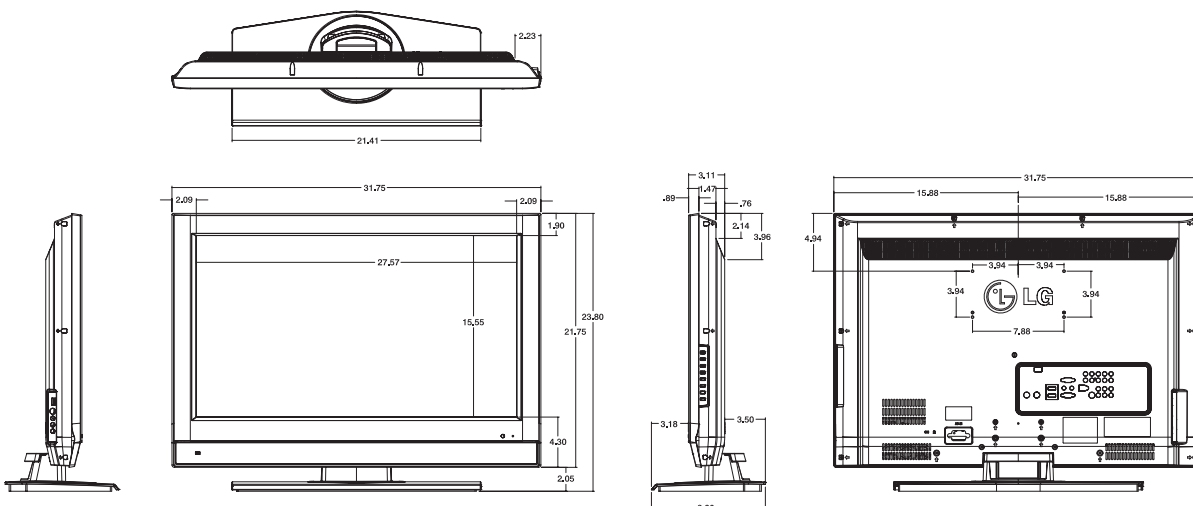

SPECIFICATIONS

TV					
ATSC/NTSC/QAM Clear Tuner	Yes	AUDIO	Mono/Stereo/Dual (MTS/SAP)	Yes	REAR AUDIO/VIDEO INPUTS/OUTPUTS
VIDEO			Audio Output Power (Watts - THD 10%)	10W + 10W	RF In (Antenna/Cable)
Native Display Resolution	1366 x 768p		Speaker System Details	2 Way 4 System	L/R Audio/Composite Video In
Dynamic Contrast Ratio	6000:1		Dolby Digital Decoder	Yes	L/R Audio Out
Response Time (Grey to Grey)	5ms		Surround System Type	SRS TruSurround XT™	S-Video In
Brightness (cd/m ²)	500		Bass/Treble/Balance Controls	Yes	HD Component Video In (Y,Pb,Pr) + L/R Audio
XD Engine®	Yes		AVL (Auto Volume Leveler)	Yes	Digital Audio Out
Super IPS™	Yes		EZ Sound (Sound Status Mode)	5 Modes	HDMI/HDCP Input
True Wide View	Yes		Mute	Yes	RGB In (D-Sub 15pin) - PC
Viewing Angle (H x V)	178° x 178°		SPECIAL FEATURES		PC Audio Input
Digital Comb Filter	3D		Auto Input Detect	Yes	RS-232c In (Control/Service)
Color Temperature Control	4 Modes		Public Display Settings	Public Display Mode, Start Channel, Minimum Volume, Maximum Volume, Start Volume, Power Management, Key Management, Factory Reset, Aspect Ratio	Remote Control In (IR)
Aspect Ratio Adjustment	6 Modes		Custom Input Labels	Yes	USB (Service Only)
Enhanced Noise Reduction (Video Noise Filter)	Yes		PC Mode Configuration	Yes (Manual)	SIDE AUDIO/VIDEO INPUTS/OUTPUTS
Enhanced Line Doubled	Yes		Back (Previous Channel)	Yes	L/R Audio/Composite Video In
3:2 Pull-Down Correction	3:2 (480i)		Parental Control w/V-Chip	Yes	S-Video In
Picture Selection Mode	5 Modes		Closed Caption	Yes	CABINET/ACCESSORIES
Black Stretcher (Black Level Enhancer)	Yes		LG Simplink (HDMI CEC)	Yes	Cabinet Style
DTV Signal Strength Indicator	Yes		Trilingual Menus	English, Spanish, French	Table Top
ACM (Active Color Management)	Yes		EZ Menus (High Performance Interface)	Yes	Cabinet Color
Pure Black Level	Yes		Auto Channel Programming	Yes	Gloss Black
Color Processor	10 Bit		Channel Add/Delete	Yes	Remote Control Type
1080P SOURCE INPUT			Favorite Channel	Yes	Universal
HDMI	30p/24p		Manual Clock	Yes	VESA® Compatible (W x H)
Component	30p/24p		On/Off Timer	Yes	200mm x 100mm
			Sleep Timer	Yes	POWER
			Auto Off (When no Video is Present)	Yes	Consumption (Typical)
					142W
					Stand-by Consumption
					1W
					Energy Star Compliant
					Yes
					DIMENSIONS
					Dimensions w/out Stand (W x H x D)
					31.75" x 21.75" x 3.11"
					Weight w/out Stand
					24.7 lbs.
					Dimensions w/Stand (W x H x D)
					31.75" x 23.80" x 9.80"
					Weight w/Stand
					30.2 lbs.
					Dimensions w/Packaging (W x H x D)
					40.7" x 25.1" x 7.9"
					Weight In Package
					35.7 lbs.
					UPC CODE
					719192171770
					WARRANTY
					1 Year Parts/Labor