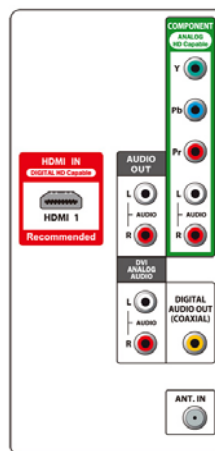

CONTAINER LOAD (approx.)

- 20ft : 198 units
- 40ft : 429 units
- 40ft-HC : 572 units

(Please confirm with Sales for exact number of quantities)

* All design specifications and dimensions are tentative and subject to change. Please confirm specific features and exact specifications by reference to the actual product.

Rear Panel

Side Panel