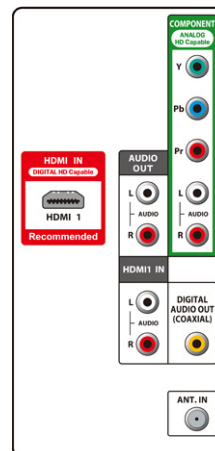

Rear Panel

Side Panel